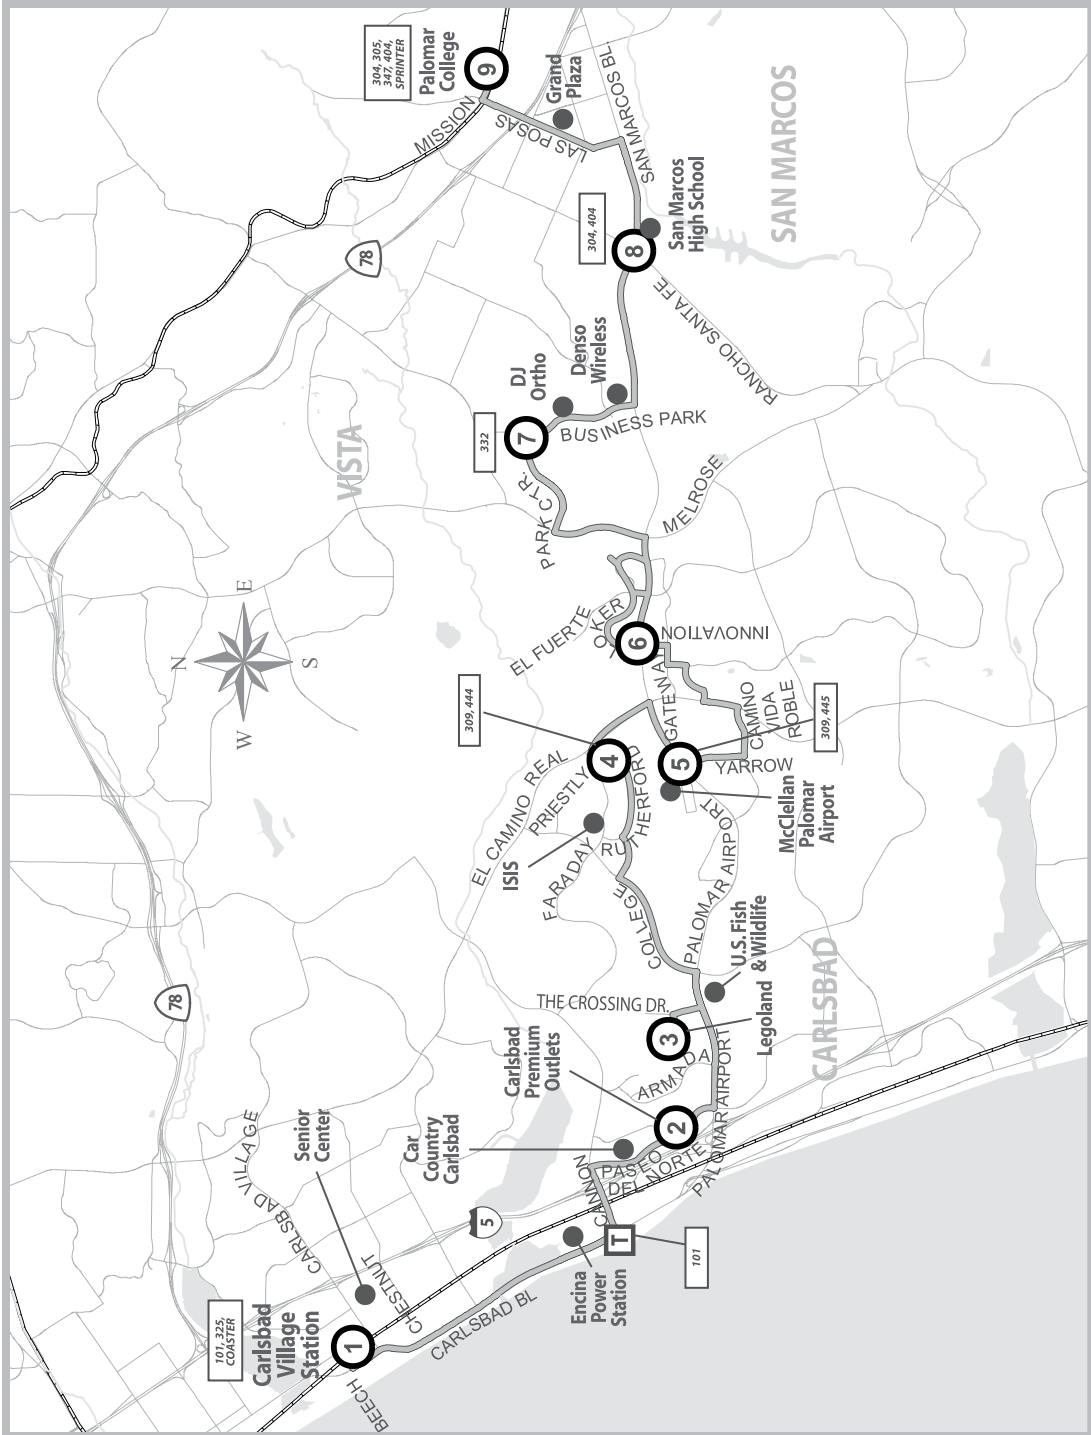

MF SA SU H

- Route / Ruta
- Street / Calle
- Time Point / Punto de Tiempo
- Landmark / Señal
- Transfer / Transbordo