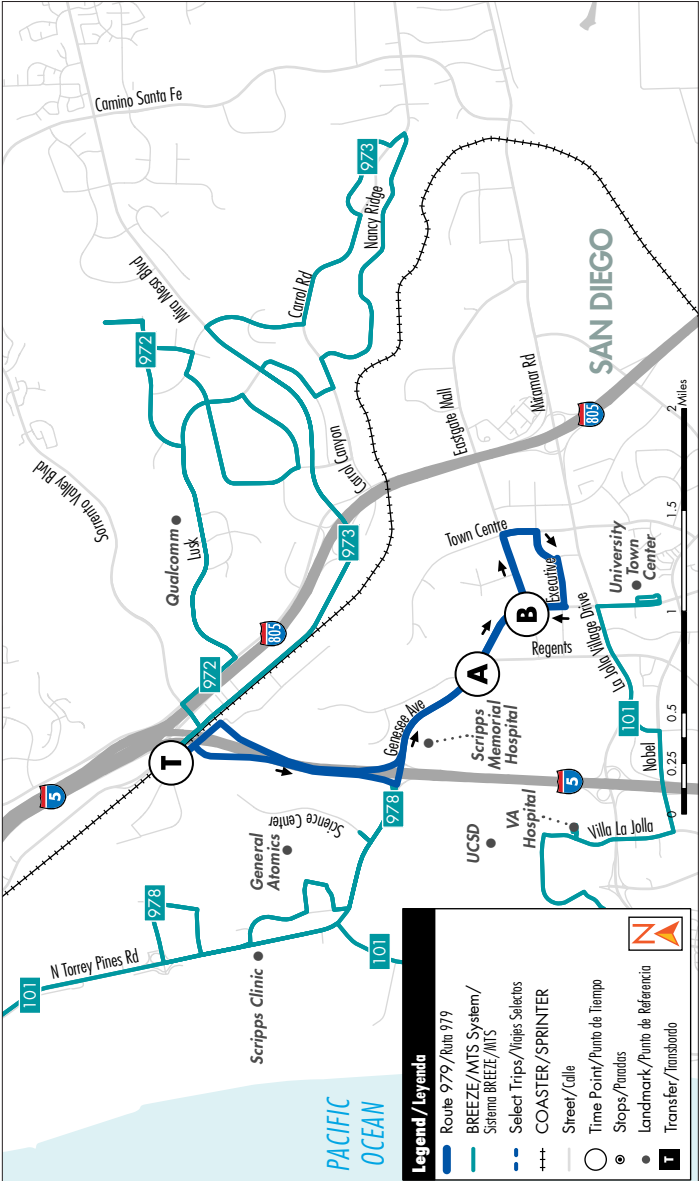

## Sorrento Valley COASTER Connections – University Towne Center

Conexiones Sorrento Valley COASTER – University Towne Center

M-F  
L-V

**Destinations/Destinos**  
 • Sorrento Valley Station  
 • Scripps Memorial Hospital

• UCSD Thornton Hospital  
 • La Jolla Country Day School  
 • Preuss School

**979****Sorrento Valley COASTER Connections –  
University Towne Center**

Conexiones Sorrento Valley COASTER – University Towne Center

**Bold denotes P.M. times/El texto en negrita indica horario en las tardes (P.M.)**

<b>Monday - Friday Morning University Towne Center</b> <i>Lunes a Viernes – Mañanas • University Towne Center</i>			
Sorrento Valley COASTER Station <b>DEPART</b> <i>Sorrento Valley Estación COASTER SALIDA</i>	Genesee Ave. & Campus Point Dr.	Genesee Ave. & La Jolla Village Dr.	Sorrento Valley COASTER Station <b>ARRIVE</b> <i>Sorrento Valley Estación COASTER LLEGADA</i>
<b>T</b>	<b>A</b>	<b>B</b>	<b>T</b>
6:40	6:47	6:52	7:02 <sup>a</sup>
7:10	7:17	7:22	7:32
7:49	7:56	8:01	8:11
8:17	8:24	8:29	–

<b>Monday - Friday Afternoon/Evening University Towne Center</b> <i>Lunes a Viernes - Tardes/Noches • University Towne Center</i>			
Sorrento Valley COASTER Station <b>DEPART</b> <i>Sorrento Valley Estación COASTER SALIDA</i>	Genesee Ave. & Campus Point Dr.	Genesee Ave. & La Jolla Village Dr.	Sorrento Valley COASTER Station <b>ARRIVE</b> <i>Sorrento Valley Estación COASTER LLEGADA</i>
<b>T</b>	<b>A</b>	<b>B</b>	<b>T</b>
–	<b>3:35</b>	<b>3:40</b>	<b>3:53</b>
<b>4:13</b>	<b>4:20</b>	<b>4:25</b>	<b>4:40</b>
<b>4:46</b>	<b>4:53</b>	<b>4:58</b>	<b>5:13</b>
<b>5:30</b>	<b>5:37</b>	<b>5:42</b>	<b>5:57</b>
<b>6:16</b>	<b>6:23</b>	<b>6:28</b>	<b>6:41</b>