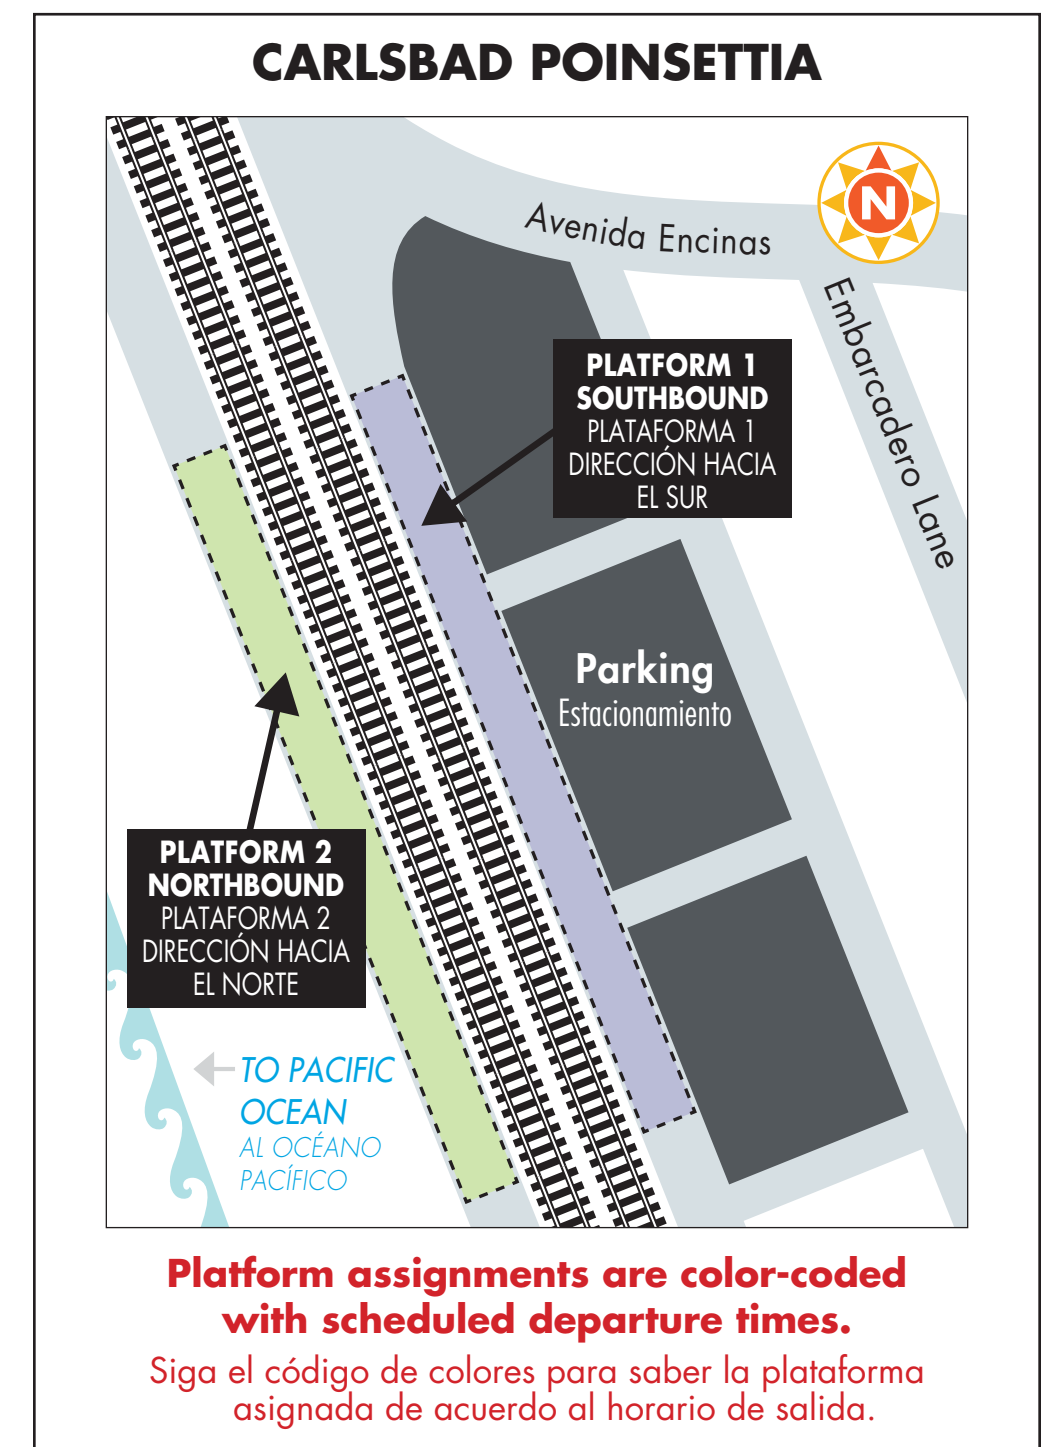

NORTHBOUND		SATURDAY, SUNDAY & HOLIDAYS																							
SAN DIEGO TO OCEANSIDE	READ DOWN	AMTRAK Pacific Surfliner	AMTRAK Pacific Surfliner	AMTRAK Pacific Surfliner	AMTRAK Pacific Surfliner	COASTER	AMTRAK Pacific Surfliner	AMTRAK Pacific Surfliner	AMTRAK Pacific Surfliner	COASTER	AMTRAK Pacific Surfliner	AMTRAK Pacific Surfliner	AMTRAK Pacific Surfliner	COASTER	AMTRAK Pacific Surfliner	AMTRAK Pacific Surfliner	AMTRAK Pacific Surfliner	AMTRAK Pacific Surfliner	AMTRAK Pacific Surfliner	COASTER	AMTRAK Pacific Surfliner	AMTRAK Pacific Surfliner	AMTRAK Pacific Surfliner	AMTRAK Pacific Surfliner	
TRAIN SERVICE NO.		1761	763	1565	1767	681	569	1573	777	685	579	583	689	785	1591	593	693	595							
San Diego-SF Depot	↓	4:40a	5:55a	6:45a	8:05a	9:35a	9:43a	10:51a	12:05p	12:25p	1:35p	2:50p	3:36p	3:58p	5:25p	6:40p	7:10p	8:57p							
San Diego-Old Town	↓	4:47a	6:02a	6:52a	8:12a	9:42a	9:50a	10:58a	12:12p	12:33p	1:42p	2:57p	3:44p	4:05p	5:32p	6:47p	7:18p	9:04p							
Sorrento Valley	↓	-	-	-	-	10:04a*	-	-	12:57p*	-	-	-	4:06p*	-	-	-	7:43p*	-							
Solana Beach	↓	5:17a	6:33a	7:25a	8:44a	10:13a	10:23a	11:31a	12:43p	1:06p	2:16p	3:31p	4:17p	4:36p	6:07p	7:22p	7:53p	9:35p							
Encinitas	↓	-	-	-	-	10:19a	-	-	1:11p	-	-	-	4:23p	-	-	-	7:58p	-							
Carlsbad Poinsettia	↓	-	-	-	-	10:26a	-	-	1:16p	-	-	-	4:29p	-	-	-	8:04p	-							
Carlsbad Village	↓	-	-	-	-	10:33a	-	-	1:21p	-	-	-	4:35p	-	-	-	8:10p	-							
Oceanside	↓	5:37a	6:57a	7:43a	9:06a	10:39a	10:40a	11:51a	1:00p	1:27p	2:36p	3:48p	4:41p	4:53p	6:27p	7:40p	8:16p	9:53p							

* Sorrento Valley COASTER Connection shuttle service not available for this train
- Train does not stop at this station

COASTER operates on a Holiday (Sunday) schedule on New Year's Day, Memorial Day, Labor Day, Thanksgiving Day, Christmas Eve, and Christmas Day. COASTER operates on a Saturday schedule on Martin Luther King, Jr. Day, Presidents' Day, Independence Day, and the day after Thanksgiving. Schedule subject to change.

Ride Any Amtrak Pacific Surfliner® Train

COASTER passengers can ride any Amtrak Pacific Surfliner® train, 7 days a week with any valid COASTER Regional Day Pass (formerly RegionPlus Day Pass) or COASTER Regional Monthly/30-Day Pass, within the trip limits printed on their COASTER pass. Valid between Oceanside and San Diego ONLY. Trips north of Oceanside will require a separate Amtrak ticket and reservation.

For a complete Amtrak Pacific Surfliner schedule, please visit PacificSurfliner.com
NOT VALID: FRI-TUES OF MEMORIAL DAY WEEKEND, FRI-TUES OF LABOR DAY WEEKEND, MONDAY THROUGH THE FOLLOWING TUESDAY OF THANKSGIVING WEEK, OPENING DAY THROUGH SUNDAY OF THE SUMMER DEL MAR RACES, AND WED-SUN OF COMIC-CON WEEK (these dates subject to change).

1. **ONLY SERVES:** • Oceanside • Solana Beach • San Diego-Old Town • San Diego-SF Depot
   DOES NOT SERVE: • Carlsbad Village • Carlsbad Poinsettia • Encinitas • Sorrento Valley

All Amtrak policies and terms of travel apply and may differ from NCTD policies including photo ID requirements, food and beverage consumption (including alcohol), unaccompanied minors, accessibility, baggage restrictions, and pets. For more information, please visit: Amtrak.com/train-travel-plan
BIKES: RESERVATIONS and Amtrak ticket REQUIRED for BIKES on ALL Amtrak trains. Amtrak.com/bring-your-bicycle-onboard
Amtrak fares, schedules, routes, equipment and services subject to change without notice. Other policies and restrictions apply. Amtrak and Pacific Surfliner are service marks of the National Railroad Passenger Corporation.
Website: PacificSurfliner.com • Phone: (800) 872-7245

* El servicio de la conexión de autobuses Sorrento Valley COASTER no está disponible para este tren
- El tren no se detiene en esta estación

El tren COASTER opera en días festivos (con los horarios de domingo) como en Año Nuevo, Día de la Recordación, Día del Trabajo, Día de Acción de Gracias, Nochebuena, y Navidad. El tren COASTER opera con los horarios de sábado en el Día de Martín Luther King, Jr., Día de los Presidentes, Día de la Independencia, y el día siguiente al día de Acción de Gracias. Los horarios están sujetos a cambios.

Viaje en cualquier tren de Amtrak Pacific Surfliner®