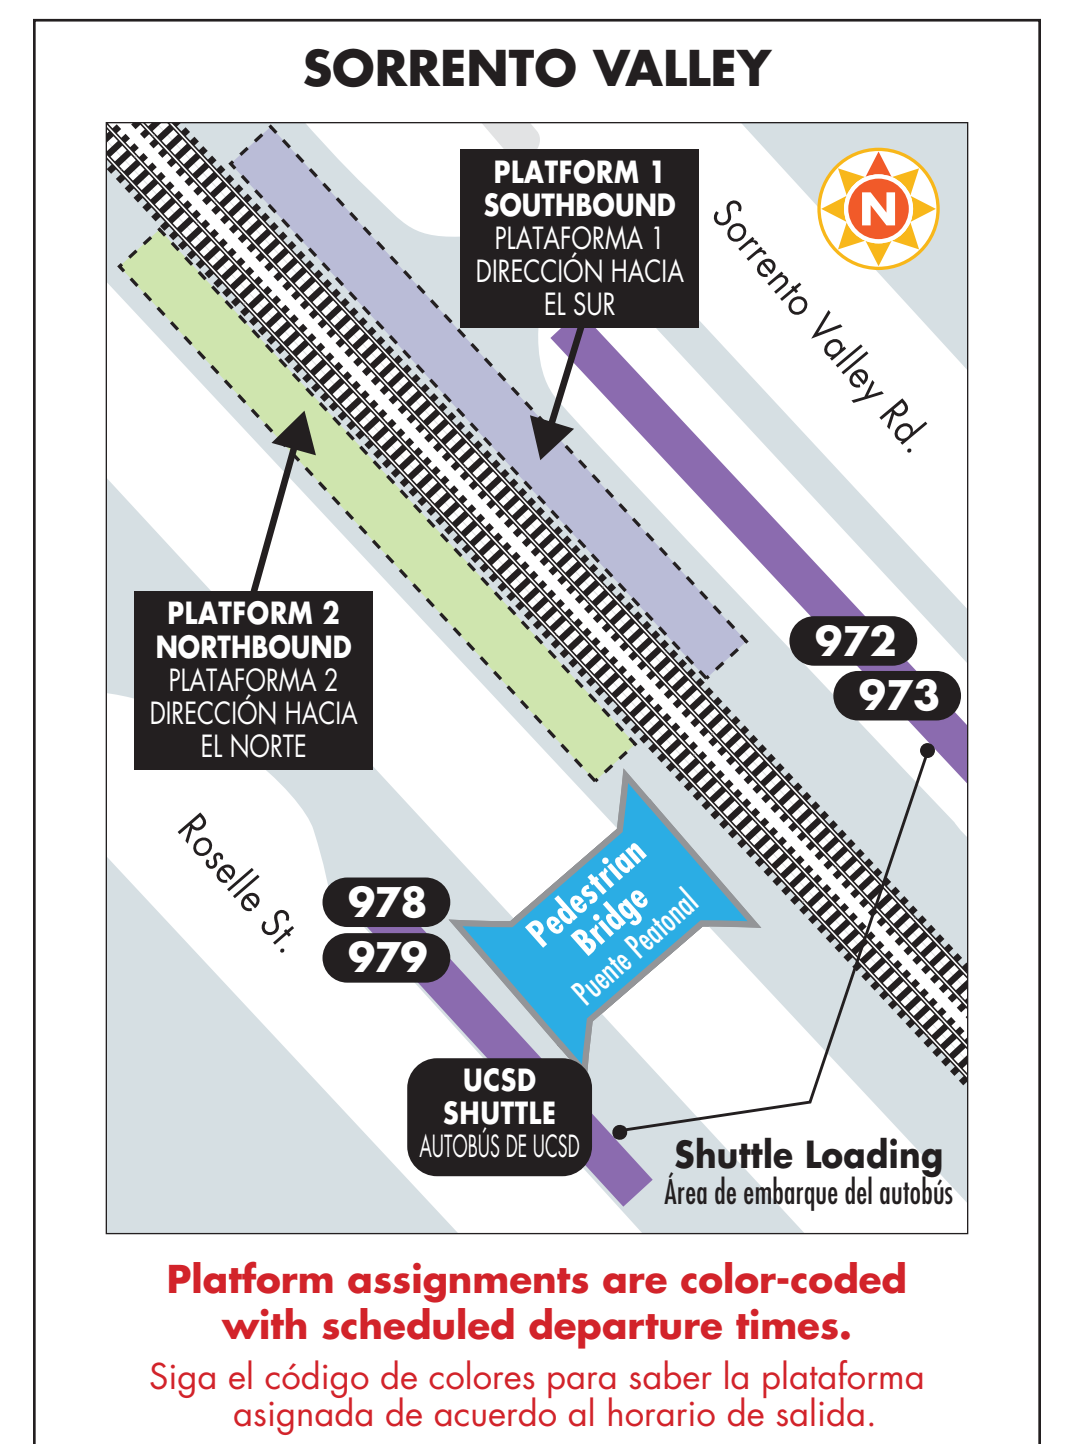

NORTHBOUND		SATURDAY, SUNDAY & HOLIDAYS																							
SAN DIEGO TO OCEANSIDE		AMTRAK Pacific Surfliner	AMTRAK Pacific Surfliner	AMTRAK Pacific Surfliner	AMTRAK Pacific Surfliner	COASTER	AMTRAK Pacific Surfliner	AMTRAK Pacific Surfliner	AMTRAK Pacific Surfliner	COASTER	AMTRAK Pacific Surfliner	AMTRAK Pacific Surfliner	COASTER	AMTRAK Pacific Surfliner	AMTRAK Pacific Surfliner	AMTRAK Pacific Surfliner	AMTRAK Pacific Surfliner	AMTRAK Pacific Surfliner	AMTRAK Pacific Surfliner	AMTRAK Pacific Surfliner	AMTRAK Pacific Surfliner	AMTRAK Pacific Surfliner	AMTRAK Pacific Surfliner	AMTRAK Pacific Surfliner	
TRAIN SERVICE NO.	READ DOWN	1761	763	1565	1767	681	569	1573	777	685	579	583	689	785	1591	593	693	595	-	-	-	-	-	-	-
San Diego-SF Depot	↓	4:40a	5:55a	6:45a	8:05a	9:35a	9:43a	10:51a	12:05p	12:25p	1:35p	2:50p	3:36p	3:58p	5:25p	6:40p	7:10p	8:57p	-	-	-	-	-	-	-
San Diego-Old Town	↓	4:47a	6:02a	6:52a	8:12a	9:42a	9:50a	10:58a	12:12p	12:33p	1:42p	2:57p	3:44p	4:05p	5:32p	6:47p	7:18p	9:04p	-	-	-	-	-	-	-
Sorrento Valley	↓	-	-	-	-	10:04a*	-	-	-	12:57p*	-	-	-	4:06p*	-	-	-	7:43p*	-	-	-	-	-	-	-
Solana Beach	↓	5:17a	6:33a	7:25a	8:44a	10:13a	10:23a	11:31a	12:43p	1:06p	2:16p	3:31p	4:17p	4:36p	6:07p	7:22p	7:53p	9:35p	-	-	-	-	-	-	
Encinitas	↓	-	-	-	-	10:19a	-	-	-	1:11p	-	-	4:23p	-	-	-	7:58p	-	-	-	-	-	-	-	-
Carlsbad Poinsettia	↓	-	-	-	-	10:26a	-	-	-	1:16p	-	-	4:29p	-	-	-	8:04p	-	-	-	-	-	-	-	-
Carlsbad Village	↓	-	-	-	-	10:33a	-	-	-	1:21p	-	-	4:35p	-	-	-	8:10p	-	-	-	-	-	-	-	-
Oceanside	↓	5:37a	6:57a	7:43a	9:06a	10:39a	10:40a	11:51a	1:00p	1:27p	2:36p	3:48p	4:41p	4:53p	6:27p	7:40p	8:16p	9:53p	-	-	-	-	-	-	

* Sorrento Valley COASTER Connection shuttle service not available for this train - Train does not stop at this station

Ride Any Amtrak Pacific Surfliner® Train

COASTER passengers can ride any Amtrak Pacific Surfliner® train, 7 days a week with any valid COASTER Regional Day Pass (formerly RegionPlus Day Pass) or COASTER Regional Monthly/30-Day Pass, within the trip limits printed on their COASTER pass. Valid between Oceanside and San Diego ONLY. Trips north of Oceanside will require a separate Amtrak ticket and reservation.

For a complete Amtrak Pacific Surfliner schedule, please visit PacificSurfliner.com

NOT VALID: FRI-TUES OF MEMORIAL DAY WEEKEND, FRI-TUES OF LABOR DAY WEEKEND, MONDAY THROUGH THE FOLLOWING TUESDAY OF THANKSGIVING WEEK, OPENING DAY THROUGH SUNDAY OF THE SUMMER DEL MAR RACES, AND WED-SUN OF COMIC-CON WEEK (these dates subject to change).

ONLY SERVES: • Oceanside • Solana Beach • San Diego-Old Town • San Diego-SF Depot

DOES NOT SERVE: • Carlsbad Village • Carlsbad Poinsettia • Encinitas • Sorrento Valley

All Amtrak policies and terms of travel apply and may differ from NCTD policies including photo ID requirements, food and beverage consumption (including alcohol), unaccompanied minors, accessibility, baggage restrictions, and pets. For more information, please visit: Amtrak.com/train-travel-plan

BIKES: RESERVATIONS and Amtrak ticket REQUIRED for BIKES on ALL Amtrak trains. Amtrak.com/bring-your-bicycle-onboard

Amtrak fares, schedules, routes, equipment and services subject to change without notice. Other policies and restrictions apply. Amtrak and Pacific Surfliner are service marks of the National Railroad Passenger Corporation.

Website: PacificSurfliner.com • Phone: (800) 872-7245

* El servicio de la conexión de autobús Sorrento Valley COASTER no está disponible para este tren

- El tren no se detiene en esta estación

El tren COASTER opera en días festivos (con los horarios de domingo) como en Año Nuevo, Día de la Recordación, Día del Trabajo, Día de Acción de Gracias, Nochebuena, y Navidad. El tren COASTER opera con los horarios de sábado en el Día de Martín Luther King, Jr., Día de los Presidentes, Día de la Independencia, y el día siguiente al día de Acción de Gracias. Los horarios están sujetos a cambios.

Viaje en cualquier tren de Amtrak Pacific Surfliner®

Los pasajeros de COASTER pueden viajar en cualquier tren de Amtrak Pacific Surfliner®, 7 días a la semana con un COASTER Regional Day Pass (antes Pase Diario RegionPlus) o pase mensual/pase de 30 días para el COASTER, dentro de las limitaciones de viaje impresas en su pase COASTER. Válido entre Oceanside y San Diego ÚNICAMENTE. Los viajes hacia el norte de Oceanside requieren un boleto Amtrak por separado y una reservación.

Para el horario completo del Amtrak Pacific Surfliner, por favor visite PacificSurfliner.com