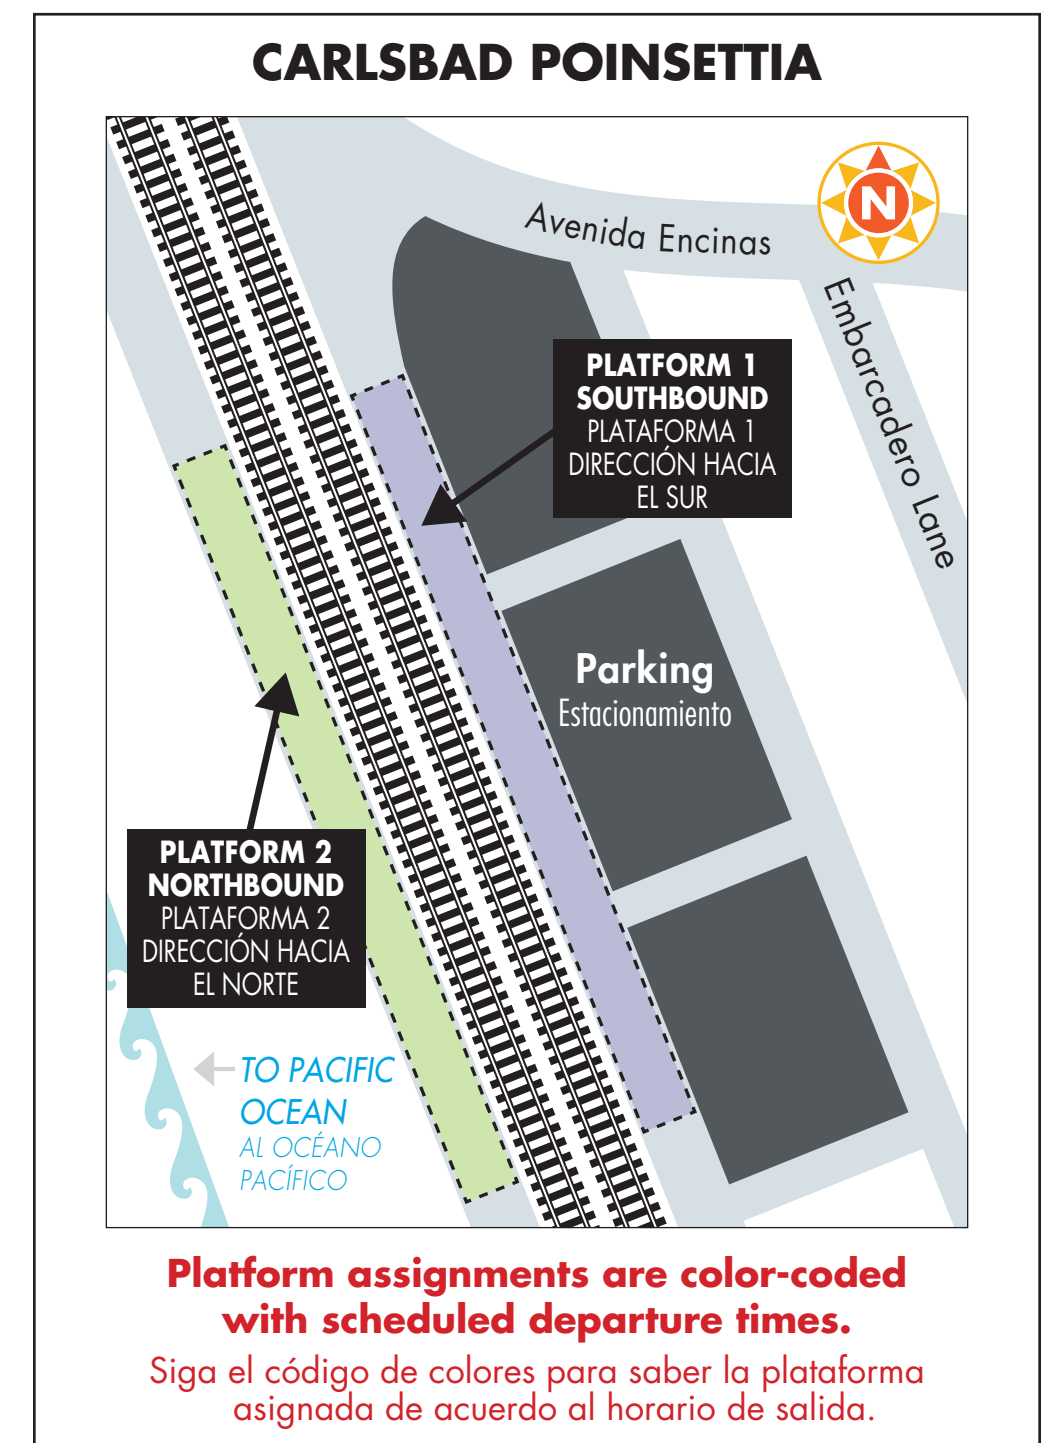

NORTHBOUND		SATURDAY, SUNDAY & HOLIDAYS																							
SAN DIEGO TO OCEANSIDE		AMTRAK Pacific Surfliner	AMTRAK Pacific Surfliner	AMTRAK Pacific Surfliner	AMTRAK Pacific Surfliner	COASTER	AMTRAK Pacific Surfliner	AMTRAK Pacific Surfliner	AMTRAK Pacific Surfliner	COASTER	AMTRAK Pacific Surfliner	AMTRAK Pacific Surfliner	COASTER	AMTRAK Pacific Surfliner	AMTRAK Pacific Surfliner	AMTRAK Pacific Surfliner	AMTRAK Pacific Surfliner	AMTRAK Pacific Surfliner	AMTRAK Pacific Surfliner	AMTRAK Pacific Surfliner	AMTRAK Pacific Surfliner	AMTRAK Pacific Surfliner	AMTRAK Pacific Surfliner	AMTRAK Pacific Surfliner	
TRAIN SERVICE NO.	READ DOWN	1761	763	1565	1767	681	569	1573	777	685	579	583	689	785	1591	593	693	595	-	-	-	-	-	-	-
San Diego-SF Depot	↓	4:40a	5:55a	6:45a	8:05a	9:35a	9:43a	10:51a	12:05p	12:25p	1:35p	2:50p	3:36p	3:58p	5:25p	6:40p	7:10p	8:57p	-	-	-	-	-	-	-
San Diego-Old Town	↓	4:47a	6:02a	6:52a	8:12a	9:42a	9:50a	10:58a	12:12p	12:33p	1:42p	2:57p	3:44p	4:05p	5:32p	6:47p	7:18p	9:04p	-	-	-	-	-	-	-
Sorrento Valley	↓	-	-	-	-	10:04a*	-	-	12:57p*	-	-	-	4:06p*	-	-	-	7:43p*	-	-	-	-	-	-	-	-
Solana Beach	↓	5:17a	6:33a	7:25a	8:44a	10:13a	10:23a	11:31a	12:43p	1:06p	2:16p	3:31p	4:17p	4:36p	6:07p	7:22p	7:53p	9:35p	-	-	-	-	-	-	
Encinitas	↓	-	-	-	-	10:19a	-	-	1:11p	-	-	-	4:23p	-	-	-	7:58p	-	-	-	-	-	-	-	-
Carlsbad Poinsettia	↓	-	-	-	-	10:26a	-	-	1:16p	-	-	-	4:29p	-	-	-	8:04p	-	-	-	-	-	-	-	-
Carlsbad Village	↓	-	-	-	-	10:33a	-	-	1:21p	-	-	-	4:35p	-	-	-	8:10p	-	-	-	-	-	-	-	-
Oceanside	↓	5:37a	6:57a	7:43a	9:06a	10:39a	10:40a	11:51a	1:00p	1:27p	2:36p	3:48p	4:41p	4:53p	6:27p	7:40p	8:16p	9:53p	-	-	-	-	-	-	

* Sorrento Valley COASTER Connection shuttle service not available for this train - Train does not stop at this station

Ride Any Amtrak Pacific Surfliner® Train

COASTER passengers can ride any Amtrak Pacific Surfliner® train, 7 days a week with any valid COASTER Regional Day Pass (formerly RegionPlus Day Pass) or COASTER Regional Monthly/30-Day Pass, within the trip limits printed on their COASTER pass. Valid between Oceanside and San Diego ONLY. Trips north of Oceanside will require a separate Amtrak ticket and reservation.

For a complete Amtrak Pacific Surfliner schedule, please visit PacifiSurfliner.com

NOT VALID: FRI-TUES OF MEMORIAL DAY WEEKEND, FRI-TUES OF LABOR DAY WEEKEND, MONDAY THROUGH THE FOLLOWING TUESDAY OF THANKSGIVING WEEK, OPENING DAY THROUGH SUNDAY OF THE SUMMER DEL MAR RACES, AND WED-SUN OF COMIC-CON WEEK (these dates subject to change).

ONLY SERVES: • Oceanside • Solana Beach • San Diego-Old Town • San Diego-SF Depot

DOES NOT SERVE: • Carlsbad Village • Carlsbad Poinsettia • Encinitas • Sorrento Valley

All Amtrak policies and terms of travel apply and may differ from NCTD policies including photo ID requirements, food and beverage consumption (including alcohol), unaccompanied minors, accessibility, baggage restrictions, and pets. For more information, please visit: Amtrak.com/train-travel-plan

BIKES: RESERVATIONS and Amtrak ticket REQUIRED for BIKES on ALL Amtrak trains. Amtrak.com/bring-your-bicycle-onboard

* El servicio de la conexión de autobuses Sorrento Valley COASTER no está disponible para este tren

- El tren no se detiene en esta estación

Viaje en cualquier tren de Amtrak Pacific Surfliner®

Los pasajeros de COASTER pueden viajar en cualquier tren de Amtrak Pacific Surfliner®, 7 días a la semana con un COASTER Regional Day Pass (antes Pase Diario RegionPlus) o pase mensual/pase de 30 días para el COASTER, dentro de las limitaciones de viaje impresas en su pase COASTER. Válido entre Oceanside y San Diego ÚNICAMENTE. Los viajes hacia el norte de Oceanside requieren un boleto Amtrak por separado y una reservación.

Para el horario completo del Amtrak Pacific Surfliner, por favor visite PacifiSurfliner.com

NO ES VÁLIDO: VI-MA DEL FIN DE SEMANA DEL DÍA DE LA RECORDACIÓN (MEMORIAL DAY), VI-MA DEL FIN DE SEMANA DEL DÍA DEL TRABAJO, LU-DO DE LA SEMANA DEL DÍA DE GRACIAS, LA SEMANA DE INAUGURACIÓN DE LAS CARRERAS DE DEL MAR Y MIE-DO DE LA SEMANA DE COMIC-CON (estas fechas están sujetas a cambios).

SOLO SIRVE: • Oceanside • Solana Beach • San Diego-Old Town • San Diego-SF Depot

Todas las políticas y términos de viaje de Amtrak aplican y pueden ser diferentes a las políticas del NCTD, incluyendo: requisitos de identificación con fotografía, consumo de alimentos y bebidas (incluyendo alcohol), menores no acompañados, accesibilidad, restricciones de equipaje y mascotas. Para más información, por favor visite: Amtrak.com/train-travel-plan