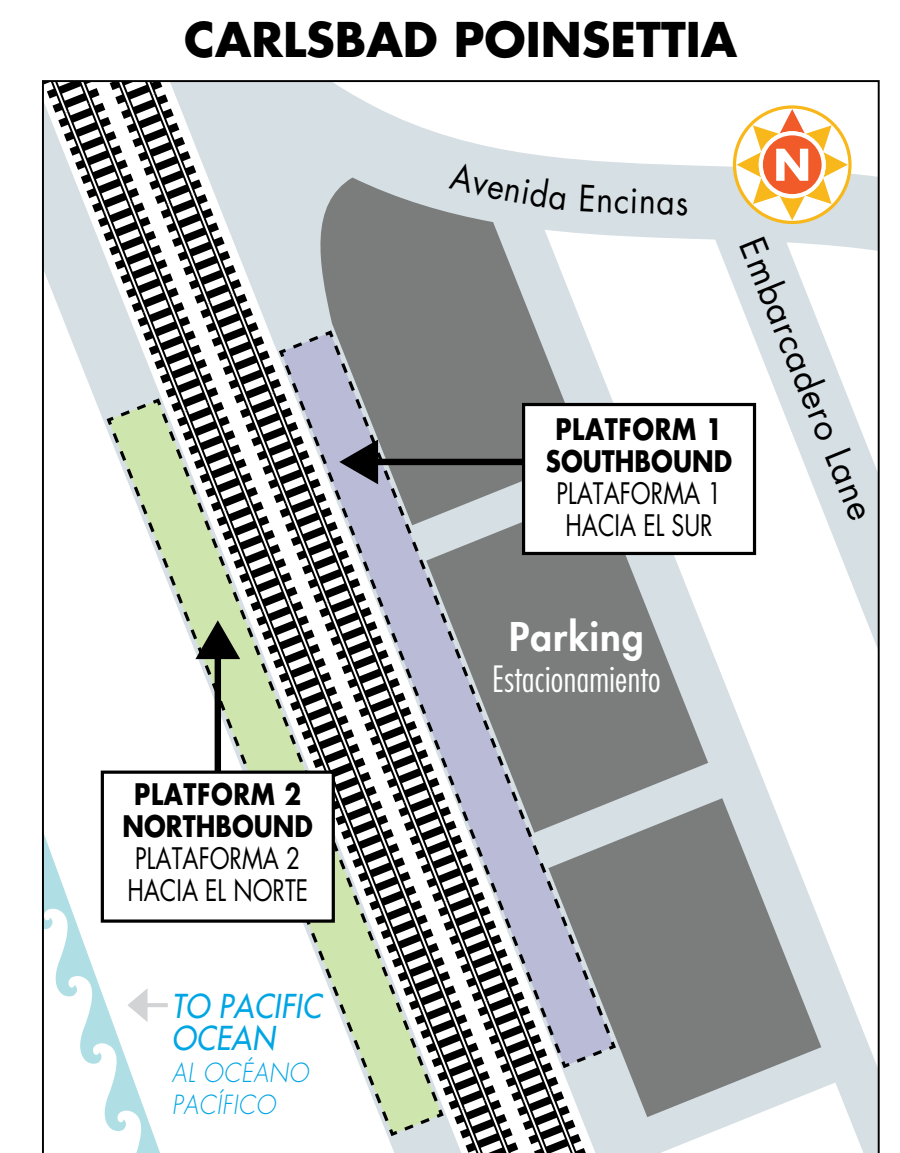

* Sorrento Valley COASTER Connection shuttle service not available for this train.

* El servicio de transporte Sorrento Valley COASTER Connection no está disponible para este tren.

NORTHBOUND		MONDAY-FRIDAY										
SAN DIEGO TO OCEANSIDE	READ DOWN	COASTER	COASTER	COASTER	COASTER	COASTER	COASTER	COASTER	COASTER	COASTER	COASTER	COASTER
TRAIN SERVICE NO.		631	635	639	645	651	653	655	657	661	663	665
San Diego-SF Depot	↓	6:15a	7:39a	9:18a	12:49p	1:56p	3:36p	4:21p	4:53p	5:38p	6:26p	7:13p
San Diego-Old Town	↓	6:23a	7:47a	9:26a	12:57p	2:04p	3:44p	4:29p	5:01p	5:46p	6:34p	7:21p
Sorrento Valley	↓	6:45a	8:10a	9:48a*	1:19p*	2:26p*	4:06p	4:51p	5:24p	6:08p	6:56p	7:43p*
Solana Beach	↓	6:57a	8:23a	9:59a	1:30p	2:36p	4:17p	5:00p	5:34p	6:21p	7:06p	7:53p
Encinitas	↓	7:03a	8:30a	10:05a	1:36p	2:42p	4:23p	5:08p	5:40p	6:27p	7:12p	7:59p
Carlsbad Poinsettia	↓	7:09a	8:36a	10:10a	1:42p	2:48p	4:29p	5:14p	5:46p	6:33p	7:18p	8:05p
Carlsbad Village	↓	7:15a	8:42a	10:16a	1:47p	2:54p	4:35p	5:21p	5:52p	6:39p	7:24p	8:11p
Oceanside	↓	7:20a	8:47a	10:23a	1:54p	3:00p	4:41p	5:28p	5:58p	6:46p	7:30p	8:18p

FRI NIGHT ONLY	
COASTER	COASTER
671	675
8:12p	11:15p
8:18p	11:21p
8:40p*	11:43p*
8:50p	11:53p
8:56p	11:59p
9:02p	12:05a
9:08p	12:11a
9:15p	12:20a

PADRES
COASTER
699
Train departs 60 minutes (1 hour) after end of game or fireworks show with an absolute departure of midnight.

Platform assignments are color-coded with scheduled departure times. Siga el código de colores para saber la plataforma asignada de acuerdo al horario de salida.

SOUTHBOUND		SATURDAY					
OCEANSIDE TO SAN DIEGO	READ DOWN	COASTER	COASTER	COASTER	COASTER	COASTER	COASTER
TRAIN SERVICE NO.		680	684	688	690	692	696
Oceanside	↓	8:20a	11:08a	2:00p	3:33p	5:21p	6:25p
Carlsbad Village	↓	8:25a	11:13a	2:05p	3:38p	5:26p	6:30p
Carlsbad Poinsettia	↓	8:30a	11:18a	2:10p	3:44p	5:31p	6:35p
Encinitas	↓	8:36a	11:25a	2:16p	3:50p	5:37p	6:41p
Solana Beach	↓	8:42a	11:33a	2:24p	3:56p	5:44p	6:47p
Sorrento Valley	↓	8:51a*	11:42a*	2:33p*	4:05p*	5:53p*	6:56p*
San Diego-Old Town	↓	9:13a	12:07p	2:54p	4:29p	6:14p	7:24p
San Diego-SF Depot	↓	9:21a	12:14p	3:02p	4:36p	6:23p	7:30p

SUNDAY			
COASTER	COASTER	COASTER	COASTER
680	684	688	692
8:20a	11:08a	2:00p	5:21p
8:25a	11:13a	2:05p	5:26p
8:30a	11:18a	2:10p	5:31p
8:36a	11:25a	2:16p	5:37p
8:42a	11:33a	2:24p	5:44p
8:51a*	11:42a*	2:33p*	5:53p*
9:13a	12:07p	2:54p	6:14p
9:21a	12:14p	3:02p	6:23p

Holiday COASTER Schedule

Saturday Schedule

- Memorial Day
- Independence Day
- Labor Day

Sunday Schedule

- New Year's Day
- Thanksgiving Day
- Christmas Day

Schedule subject to change.

Horario Festivo de COASTER

Horario del sábado

- Día de la Recordación
- Día de la Independencia
- Día del Trabajo

Horario del domingo

- Año Nuevo
- Día de Acción de Gracias
- Día de Navidad

Los horarios están sujetos a cambios.

Ride Any Amtrak Pacific Surfliner® Train

COASTER passengers can ride any Amtrak Pacific Surfliner® train, 7 days a week with any valid COASTER Regional Day Pass or COASTER Regional Monthly/30-Day Pass, within the trip limits printed on their COASTER pass. Valid between Oceanside and San Diego ONLY. Trips north of Oceanside will require a separate Amtrak ticket and reservation.

For a complete Amtrak Pacific Surfliner schedule, please visit PacificSurfliner.com

NOT VALID: FRI-TUES OF MEMORIAL DAY WEEKEND, FRI-TUES OF LABOR DAY WEEKEND, MONDAY THROUGH THE FOLLOWING TUESDAY OF THANKSGIVING WEEK, OPENING DAY THROUGH SUNDAY OF THE SUMMER DEL MAR RACES, AND WED-SUN OF COMIC-CON WEEK (these dates subject to change).

ONLY SERVES: • Oceanside • Solana Beach • San Diego-Old Town • San Diego-SF Depot

DOES NOT SERVE: • Carlsbad Village • Carlsbad Poinsettia • Encinitas • Sorrento Valley

All Amtrak policies and terms of travel apply and may differ from NCTD policies including photo ID requirements, food and beverage consumption (including alcohol), unaccompanied minors, accessibility, baggage restrictions, and pets. For more information, please visit: Amtrak.com/train-travel-plan

BIKES: RESERVATIONS and Amtrak ticket REQUIRED for BIKES on ALL Amtrak trains. Amtrak.com/bring-your-bicycle-onboard

Amtrak fares, schedules, routes, equipment and services subject to change without notice. Other policies and restrictions apply. Amtrak and Pacific Surfliner are service marks of the National Railroad Passenger Corporation.