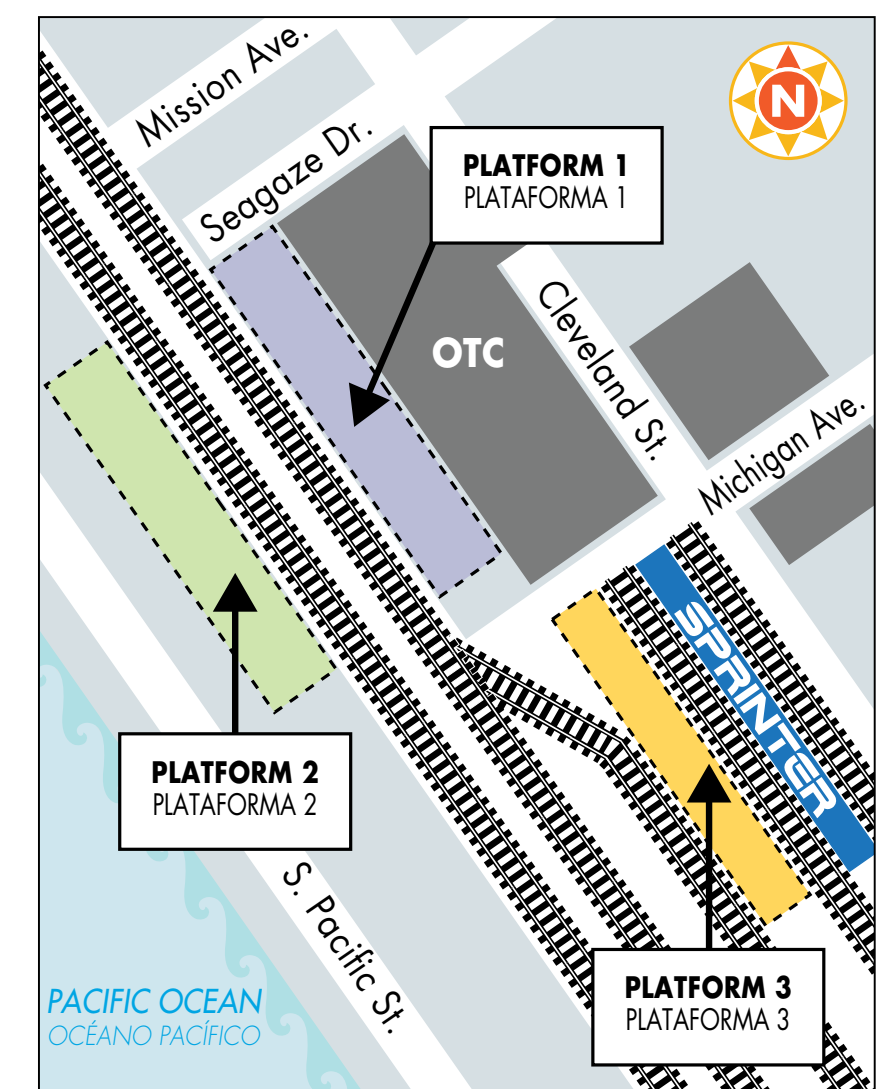

* El servicio de transporte Sorrento Valley COASTER Connection no está disponible para este tren.

NORTHBOUND		MONDAY-FRIDAY										
SAN DIEGO TO OCEANSIDE		COASTER	COASTER	COASTER	COASTER	COASTER	COASTER	COASTER	COASTER	COASTER	COASTER	COASTER
TRAIN SERVICE NO.		631	635	639	645	651	653	655	657	661	663	665
San Diego-SF Depot	↓	6:15a	7:39a	9:18a	12:49p	1:56p	3:36p	4:21p	4:53p	5:38p	6:26p	7:13p
San Diego-Old Town	↓	6:23a	7:47a	9:26a	12:57p	2:04p	3:44p	4:29p	5:01p	5:46p	6:34p	7:21p
Sorrento Valley	↓	6:45a	8:10a	9:48a*	1:19p*	2:26p*	4:06p	4:51p	5:24p	6:08p	6:56p	7:43p*
Solana Beach	↓	6:57a	8:23a	9:59a	1:30p	2:36p	4:17p	5:00p	5:34p	6:21p	7:06p	7:53p
Encinitas	↓	7:03a	8:30a	10:05a	1:36p	2:42p	4:23p	5:08p	5:40p	6:27p	7:12p	7:59p
Carlsbad Poinsettia	↓	7:09a	8:36a	10:10a	1:42p	2:48p	4:29p	5:14p	5:46p	6:33p	7:18p	8:05p
Carlsbad Village	↓	7:15a	8:42a	10:16a	1:47p	2:54p	4:35p	5:21p	5:52p	6:39p	7:24p	8:11p
Oceanside	↓	7:20a	8:47a	10:23a	1:54p	3:00p	4:41p	5:28p	5:58p	6:46p	7:30p	8:18p

OCEANSIDE TRANSIT CENTER

Platform assignments are color-coded with scheduled departure times.

Siga el código de colores para saber la plataforma asignada de acuerdo al horario de salida.

SOUTHBOUND		SATURDAY						
OCEANSIDE TO SAN DIEGO		COASTER	COASTER	COASTER	COASTER	COASTER	COASTER	
TRAIN SERVICE NO.		680	684	688	690	692	696	
Oceanside	↓	8:20a	11:08a	2:00p	3:33p	5:21p	6:25p	
Carlsbad Village	↓	8:25a	11:13a	2:05p	3:38p	5:26p	6:30p	
Carlsbad Poinsettia	↓	8:30a	11:18a	2:10p	3:44p	5:31p	6:35p	
Encinitas	↓	8:36a	11:25a	2:16p	3:50p	5:37p	6:41p	
Solana Beach	↓	8:42a	11:33a	2:24p	3:56p	5:44p	6:47p	
Sorrento Valley	↓	8:51a*	11:42a*	2:33p*	4:05p*	5:53p*	6:56p*	
San Diego-Old Town	↓	9:13a	12:07p	2:54p	4:29p	6:14p	7:24p	
San Diego-SF Depot	↓	9:21a	12:14p	3:02p	4:36p	6:23p	7:30p	