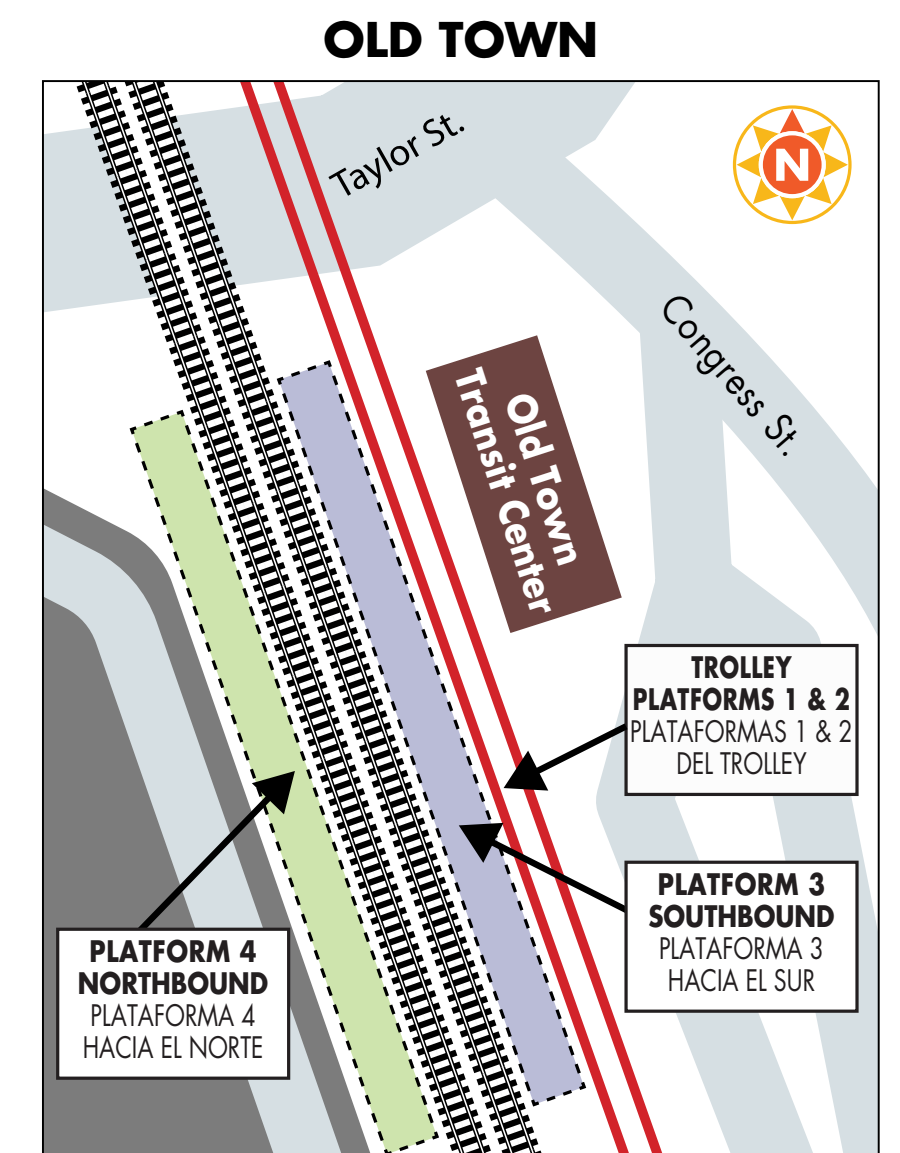

* Sorrento Valley COASTER Connection shuttle service not available for this train.

* El servicio de transporte Sorrento Valley COASTER Connection no está disponible para este tren.

NORTHBOUND		MONDAY-FRIDAY										
SAN DIEGO TO OCEANSIDE		COASTER	COASTER	COASTER	COASTER	COASTER	COASTER	COASTER	COASTER	COASTER	COASTER	COASTER
TRAIN SERVICE NO.	READ DOWN	631	635	639	645	651	653	655	657	661	663	665
San Diego-SF Depot	↓	6:15a	7:39a	9:18a	12:49p	1:56p	3:36p	4:21p	4:53p	5:38p	6:26p	7:13p
San Diego-Old Town	↓	6:23a	7:47a	9:26a	12:57p	2:04p	3:44p	4:29p	5:01p	5:46p	6:34p	7:21p
Sorrento Valley	↓	6:45a	8:10a	9:48a*	1:19p*	2:26p*	4:06p	4:51p	5:24p	6:08p	6:56p	7:43p*
Solana Beach	↓	6:57a	8:23a	9:59a	1:30p	2:36p	4:17p	5:00p	5:34p	6:21p	7:06p	7:53p
Encinitas	↓	7:03a	8:30a	10:05a	1:36p	2:42p	4:23p	5:08p	5:40p	6:27p	7:12p	7:59p
Carlsbad Poinsettia	↓	7:09a	8:36a	10:10a	1:42p	2:48p	4:29p	5:14p	5:46p	6:33p	7:18p	8:05p
Carlsbad Village	↓	7:15a	8:42a	10:16a	1:47p	2:54p	4:35p	5:21p	5:52p	6:39p	7:24p	8:11p
Oceanside	↓	7:20a	8:47a	10:23a	1:54p	3:00p	4:41p	5:28p	5:58p	6:46p	7:30p	8:18p

FRI NIGHT ONLY	
COASTER	COASTER
671	675
8:12p	11:15p
8:18p	11:21p
8:40p*	11:43p*
8:50p	11:53p
8:56p	11:59p
9:02p	12:05a
9:08p	12:11a
9:15p	12:20a

PADRES COASTER 699
Train departs 60 minutes (1 hour) after end of game or fireworks show with an absolute departure of midnight.

Platform assignments are color-coded with scheduled departure times. Siga el código de colores para saber la plataforma asignada de acuerdo al horario de salida.

SOUTHBOUND		SATURDAY					
OCEANSIDE TO SAN DIEGO		COASTER	COASTER	COASTER	COASTER	COASTER	COASTER
TRAIN SERVICE NO.	READ DOWN	680	684	688	690	692	696
Oceanside	↓	8:20a	11:08a	2:00p	3:33p	5:21p	6:25p
Carlsbad Village	↓	8:25a	11:13a	2:05p	3:38p	5:26p	6:30p
Carlsbad Poinsettia	↓	8:30a	11:18a	2:10p	3:44p	5:31p	6:35p
Encinitas	↓	8:36a	11:25a	2:16p	3:50p	5:37p	6:41p
Solana Beach	↓	8:42a	11:33a	2:24p	3:56p	5:44p	6:47p
Sorrento Valley	↓	8:51a*	11:42a*	2:33p*	4:05p*	5:53p*	6:56p*
San Diego-Old Town	↓	9:13a	12:07p	2:54p	4:29p	6:14p	7:24p
San Diego-SF Depot	↓	9:21a	12:14p	3:02p	4:36p	6:23p	7:30p

SUNDAY			
COASTER	COASTER	COASTER	COASTER
680	684	688	692
8:20a	11:08a	2:00p	5:21p
8:25a	11:13a	2:05p	5:26p
8:30a	11:18a	2:10p	5:31p
8:36a	11:25a	2:16p	5:37p
8:42a	11:33a	2:24p	5:44p
8:51a*	11:42a*	2:33p*	5:53p*
9:13a	12:07p	2:54p	6:14p
9:21a	12:14p	3:02p	6:23p

Holiday COASTER Schedule

Saturday Schedule

- Memorial Day
- Independence Day
- Labor Day

Sunday Schedule

- New Year's Day
- Thanksgiving Day
- Christmas Day

Schedule subject to change.

Horario festivo de COASTER

Horario del sábado

- Día de la Recordación
- Día de la Independencia
- Día del Trabajo

Horario del domingo

- Año Nuevo
- Día de Acción de Gracias
- Día de Navidad

Los horarios están sujetos a cambios.

Ride Any Amtrak Pacific Surfliner® Train

COASTER passengers can ride any Amtrak Pacific Surfliner® train, 7 days a week with any valid COASTER Regional Day Pass or COASTER Regional Monthly/30-Day Pass, within the trip limits printed on their COASTER pass. Valid between Oceanside and San Diego ONLY. Trips north of Oceanside will require a separate Amtrak ticket and reservation.

For a complete Amtrak Pacific Surfliner schedule, please visit PacificSurfliner.com

NOT VALID: FRI-TUES OF MEMORIAL DAY WEEKEND, FRI-TUES OF LABOR DAY WEEKEND, MONDAY THROUGH THE FOLLOWING TUESDAY OF THANKSGIVING WEEK, OPENING DAY THROUGH SUNDAY OF THE SUMMER DEL MAR RACES, AND WED-SUN OF COMIC-CON WEEK (these dates subject to change).

ONLY SERVES: • Oceanside • Solana Beach • San Diego-Old Town • San Diego-SF Depot

DOES NOT SERVE: • Carlsbad Village • Carlsbad Poinsettia • Encinitas • Sorrento Valley

All Amtrak policies and terms of travel apply and may differ from NCTD policies including photo ID requirements, food and beverage consumption (including alcohol), unaccompanied minors, accessibility, baggage restrictions, and pets. For more information, please visit: Amtrak.com/train-travel-plan

BIKES: RESERVATIONS and Amtrak ticket REQUIRED for BIKES on ALL Amtrak trains. Amtrak.com/bring-your-bicycle-onboard

Amtrak fares, schedules, routes, equipment and services subject to change without notice. Other policies and restrictions apply. Amtrak and Pacific Surfliner are service marks of the National Railroad Passenger Corporation.