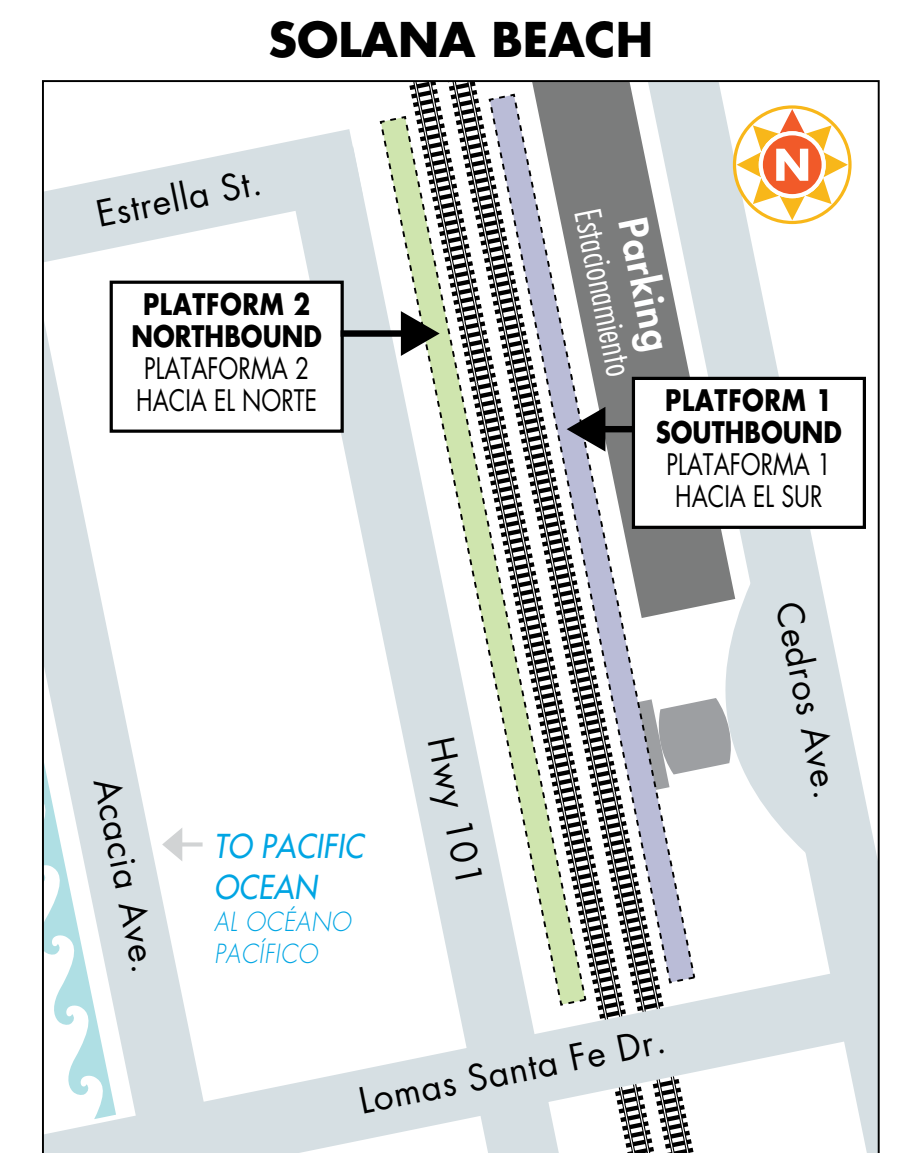

* Sorrento Valley COASTER Connection shuttle service not available for this train.

* El servicio de transporte Sorrento Valley COASTER Connection no está disponible para este tren.

NORTHBOUND		MONDAY-FRIDAY										
SAN DIEGO TO OCEANSIDE		COASTER	COASTER	COASTER	COASTER	COASTER	COASTER	COASTER	COASTER	COASTER	COASTER	COASTER
TRAIN SERVICE NO.	READ DOWN	631	635	639	645	651	653	655	657	661	663	665
San Diego-SF Depot	↓	6:15a	7:39a	9:18a	12:49p	1:56p	3:36p	4:21p	4:53p	5:38p	6:26p	7:13p
San Diego-Old Town	↓	6:23a	7:47a	9:26a	12:57p	2:04p	3:44p	4:29p	5:01p	5:46p	6:34p	7:21p
Sorrento Valley	↓	6:45a	8:10a	9:48a*	1:19p*	2:26p*	4:06p	4:51p	5:24p	6:08p	6:56p	7:43p*
Solana Beach	↓	6:57a	8:23a	9:59a	1:30p	2:36p	4:17p	5:00p	5:34p	6:21p	7:06p	7:53p
Encinitas	↓	7:03a	8:30a	10:05a	1:36p	2:42p	4:23p	5:08p	5:40p	6:27p	7:12p	7:59p
Carlsbad Poinsettia	↓	7:09a	8:36a	10:10a	1:42p	2:48p	4:29p	5:14p	5:46p	6:33p	7:18p	8:05p
Carlsbad Village	↓	7:15a	8:42a	10:16a	1:47p	2:54p	4:35p	5:21p	5:52p	6:39p	7:24p	8:11p
Oceanside	↓	7:20a	8:47a	10:23a	1:54p	3:00p	4:41p	5:28p	5:58p	6:46p	7:30p	8:18p

FRI NIGHT ONLY	
COASTER	COASTER
671	675
8:12p	11:15p
8:18p	11:21p
8:40p*	11:43p*
8:50p	11:53p
8:56p	11:59p
9:02p	12:05a
9:08p	12:11a
9:15p	12:20a

PADRES
COASTER
699
Train departs 60 minutes (1 hour) after end of game or fireworks show with an absolute departure of midnight.

Platform assignments are color-coded with scheduled departure times. Siga el código de colores para saber la plataforma asignada de acuerdo al horario de salida.

SOUTHBOUND		SATURDAY					
OCEANSIDE TO SAN DIEGO		COASTER	COASTER	COASTER	COASTER	COASTER	COASTER
TRAIN SERVICE NO.	READ DOWN	680	684	688	690	692	696
Oceanside	↓	8:20a	11:08a	2:00p	3:33p	5:21p	6:25p
Carlsbad Village	↓	8:25a	11:13a	2:05p	3:38p	5:26p	6:30p
Carlsbad Poinsettia	↓	8:30a	11:18a	2:10p	3:44p	5:31p	6:35p
Encinitas	↓	8:36a	11:25a	2:16p	3:50p	5:37p	6:41p
Solana Beach	↓	8:42a	11:33a	2:24p	3:56p	5:44p	6:47p
Sorrento Valley	↓	8:51a*	11:42a*	2:33p*	4:05p*	5:53p*	6:56p*
San Diego-Old Town	↓	9:13a	12:07p	2:54p	4:29p	6:14p	7:24p
San Diego-SF Depot	↓	9:21a	12:14p	3:02p	4:36p	6:23p	7:30p

SUNDAY			
COASTER	COASTER	COASTER	COASTER
680	684	688	692
8:20a	11:08a	2:00p	5:21p
8:25a	11:13a	2:05p	5:26p
8:30a	11:18a	2:10p	5:31p
8:36a	11:25a	2:16p	5:37p
8:42a	11:33a	2:24p	5:44p
8:51a*	11:42a*	2:33p*	5:53p*
9:13a	12:07p	2:54p	6:14p
9:21a	12:14p	3:02p	6:23p

Holiday COASTER Schedule

Saturday Schedule

- Memorial Day
- Independence Day
- Labor Day

Sunday Schedule

- New Year's Day
- Thanksgiving Day
- Christmas Day

Schedule subject to change.

Horario Festivo de COASTER

Horario del sábado

- Día de la Recordación
- Día de la Independencia
- Día del Trabajo

Horario del domingo

- Año Nuevo
- Día de Acción de Gracias
- Día de Navidad

Los horarios están sujetos a cambios.

Ride Any Amtrak Pacific Surfliner® Train

COASTER passengers can ride any Amtrak Pacific Surfliner® train, 7 days a week with any valid COASTER Regional Day Pass or COASTER Regional Monthly/30-Day Pass, within the trip limits printed on their COASTER pass. Valid between Oceanside and San Diego ONLY. Trips north of Oceanside will require a separate Amtrak ticket and reservation.

For a complete Amtrak Pacific Surfliner schedule, please visit PacificSurfliner.com

NOT VALID: FRI-TUES OF MEMORIAL DAY WEEKEND, FRI-TUES OF LABOR DAY WEEKEND, MONDAY THROUGH THE FOLLOWING TUESDAY OF THANKSGIVING WEEK, OPENING DAY THROUGH SUNDAY OF THE SUMMER DEL MAR RACES, AND WED-SUN OF COMIC-CON WEEK (these dates subject to change).

ONLY SERVES: • Oceanside • Solana Beach • San Diego-Old Town • San Diego-SF Depot

DOES NOT SERVE: • Carlsbad Village • Carlsbad Poinsettia • Encinitas • Sorrento Valley

All Amtrak policies and terms of travel apply and may differ from NCTD policies including photo ID requirements, food and beverage consumption (including alcohol), unaccompanied minors, accessibility, baggage restrictions, and pets. For more information, please visit: Amtrak.com/train-travel-plan

BIKES: RESERVATIONS and Amtrak ticket REQUIRED for BIKES on ALL Amtrak trains. Amtrak.com/bring-your-bicycle-onboard

Amtrak fares, schedules, routes, equipment and services subject to change without notice. Other policies and restrictions apply. Amtrak and Pacific Surfliner are service marks of the National Railroad Passenger Corporation.