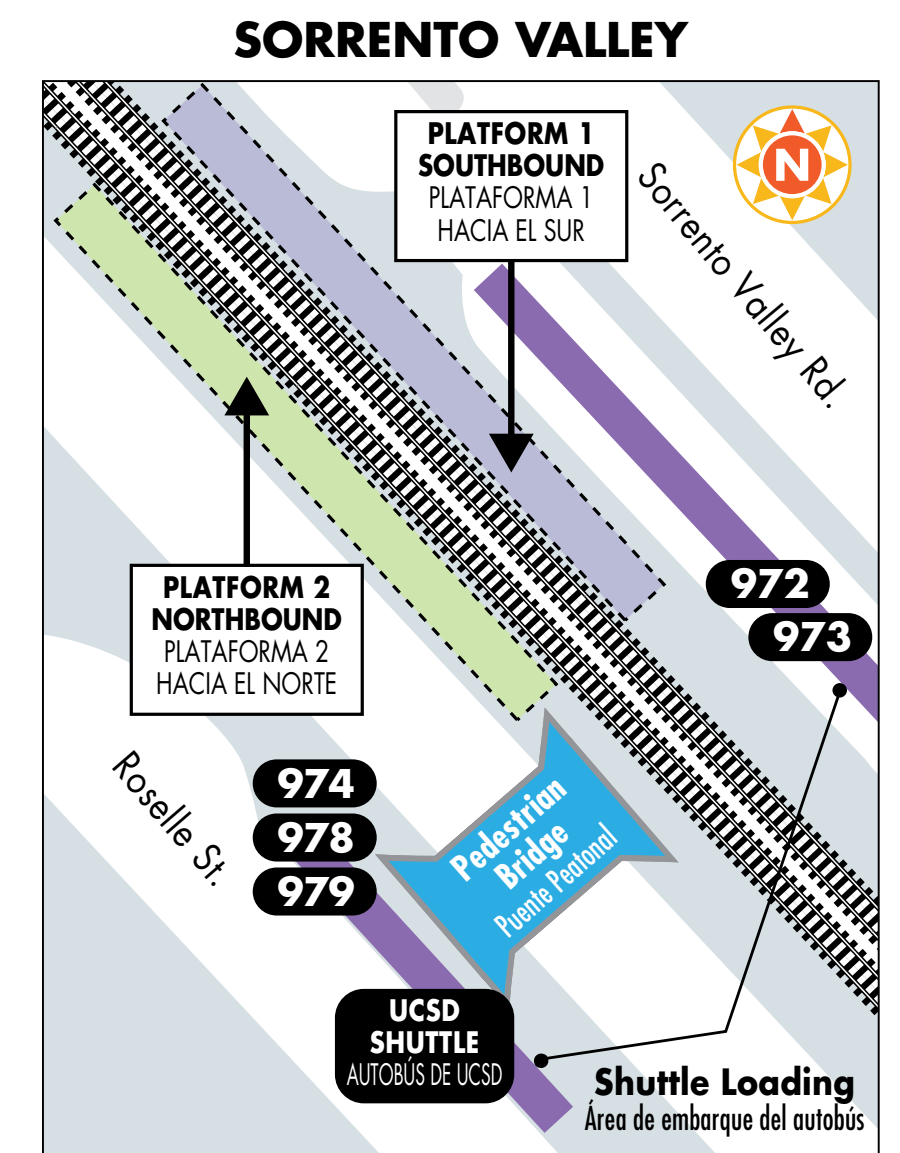

* Sorrento Valley COASTER Connection shuttle service not available for this train.

* El servicio de transporte Sorrento Valley COASTER Connection no está disponible para este tren.

NORTHBOUND		MONDAY-FRIDAY										
SAN DIEGO TO OCEANSIDE		COASTER	COASTER	COASTER	COASTER	COASTER	COASTER	COASTER	COASTER	COASTER	COASTER	COASTER
TRAIN SERVICE NO.	READ DOWN	631	635	639	645	651	653	655	657	661	663	665
San Diego-SF Depot	↓	6:15a	7:39a	9:18a	12:49p	1:56p	3:36p	4:21p	4:53p	5:38p	6:26p	7:13p
San Diego-Old Town	↓	6:23a	7:47a	9:26a	12:57p	2:04p	3:44p	4:29p	5:01p	5:46p	6:34p	7:21p
Sorrento Valley	↓	6:45a	8:10a	9:48a*	1:19p*	2:26p*	4:06p	4:51p	5:24p	6:08p	6:56p	7:43p*
Solana Beach	↓	6:57a	8:23a	9:59a	1:30p	2:36p	4:17p	5:00p	5:34p	6:21p	7:06p	7:53p
Encinitas	↓	7:03a	8:30a	10:05a	1:36p	2:42p	4:23p	5:08p	5:40p	6:27p	7:12p	7:59p
Carlsbad Poinsettia	↓	7:09a	8:36a	10:10a	1:42p	2:48p	4:29p	5:14p	5:46p	6:33p	7:18p	8:05p
Carlsbad Village	↓	7:15a	8:42a	10:16a	1:47p	2:54p	4:35p	5:21p	5:52p	6:39p	7:24p	8:11p
Oceanside	↓	7:20a	8:47a	10:23a	1:54p	3:00p	4:41p	5:28p	5:58p	6:46p	7:30p	8:18p

FRI NIGHT ONLY	
COASTER	COASTER
671	675
8:12p	11:15p
8:18p	11:21p
8:40p*	11:43p*
8:50p	11:53p
8:56p	11:59p
9:02p	12:05a
9:08p	12:11a
9:15p	12:20a

PADRES	
COASTER	
699	
Train departs 60 minutes (1 hour) after end of game or fireworks show with an absolute departure of midnight.	

Platform assignments are color-coded with scheduled departure times. Siga el código de colores para saber la plataforma asignada de acuerdo al horario de salida.

SOUTHBOUND		SATURDAY					
OCEANSIDE TO SAN DIEGO		COASTER	COASTER	COASTER	COASTER	COASTER	COASTER
TRAIN SERVICE NO.	READ DOWN	680	684	688	690	692	696
Oceanside	↓	8:20a	11:08a	2:00p	3:33p	5:21p	6:25p
Carlsbad Village	↓	8:25a	11:13a	2:05p	3:38p	5:26p	6:30p
Carlsbad Poinsettia	↓	8:30a	11:18a	2:10p	3:44p	5:31p	6:35p
Encinitas	↓	8:36a	11:25a	2:16p	3:50p	5:37p	6:41p
Solana Beach	↓	8:42a	11:33a	2:24p	3:56p	5:44p	6:47p
Sorrento Valley	↓	8:51a*	11:42a*	2:33p*	4:05p*	5:53p*	6:56p*
San Diego-Old Town	↓	9:13a	12:07p	2:54p	4:29p	6:14p	7:24p
San Diego-SF Depot	↓	9:21a	12:14p	3:02p	4:36p	6:23p	7:30p

SUNDAY			
COASTER	COASTER	COASTER	COASTER
680	684	688	692
8:20a	11:08a	2:00p	5:21p
8:25a	11:13a	2:05p	5:26p
8:30a	11:18a	2:10p	5:31p
8:36a	11:25a	2:16p	5:37p
8:42a	11:33a	2:24p	5:44p
8:51a*	11:42a*	2:33p*	5:53p*
9:13a	12:07p	2:54p	6:14p
9:21a	12:14p	3:02p	6:23p

Holiday COASTER Schedule

Saturday Schedule

- Memorial Day
- Independence Day
- Labor Day

Sunday Schedule

- New Year's Day
- Thanksgiving Day
- Christmas Day

Schedule subject to change.

Horario Festivo de COASTER

Horario del sábado

- Día de la Recordación
- Día de la Independencia
- Día del Trabajo

Horario del domingo

- Año Nuevo
- Día de Acción de Gracias
- Día de Navidad

Los horarios están sujetos a cambios.

Ride Any Amtrak Pacific Surfliner® Train

COASTER passengers can ride any Amtrak Pacific Surfliner® train, 7 days a week with any valid COASTER Regional Day Pass or COASTER Regional Monthly/30-Day Pass, within the trip limits printed on their COASTER pass. Valid between Oceanside and San Diego ONLY. Trips north of Oceanside will require a separate Amtrak ticket and reservation.

For a complete Amtrak Pacific Surfliner schedule, please visit PacificSurfliner.com

NOT VALID: FRI-TUES OF MEMORIAL DAY WEEKEND, FRI-TUES OF LABOR DAY WEEKEND, MONDAY THROUGH THE FOLLOWING TUESDAY OF THANKSGIVING WEEK, OPENING DAY THROUGH SUNDAY OF THE SUMMER DEL MAR RACES, AND WED-SUN OF COMIC-CON WEEK (these dates subject to change).

ONLY SERVES: • Oceanside • Solana Beach • San Diego-Old Town • San Diego-SF Depot

DOES NOT SERVE: • Carlsbad Village • Carlsbad Poinsettia • Encinitas • Sorrento Valley

All Amtrak policies and terms of travel apply and may differ from NCTD policies including photo ID requirements, food and beverage consumption (including alcohol), unaccompanied minors, accessibility, baggage restrictions, and pets. For more information, please visit: Amtrak.com/train-travel-plan

BIKES: RESERVATIONS and Amtrak ticket REQUIRED for BIKES on ALL Amtrak trains. Amtrak.com/bring-your-bicycle-onboard

Amtrak fares, schedules, routes, equipment and services subject to change without notice. Other policies and restrictions apply. Amtrak and Pacific Surfliner are service marks of the National Railroad Passenger Corporation.