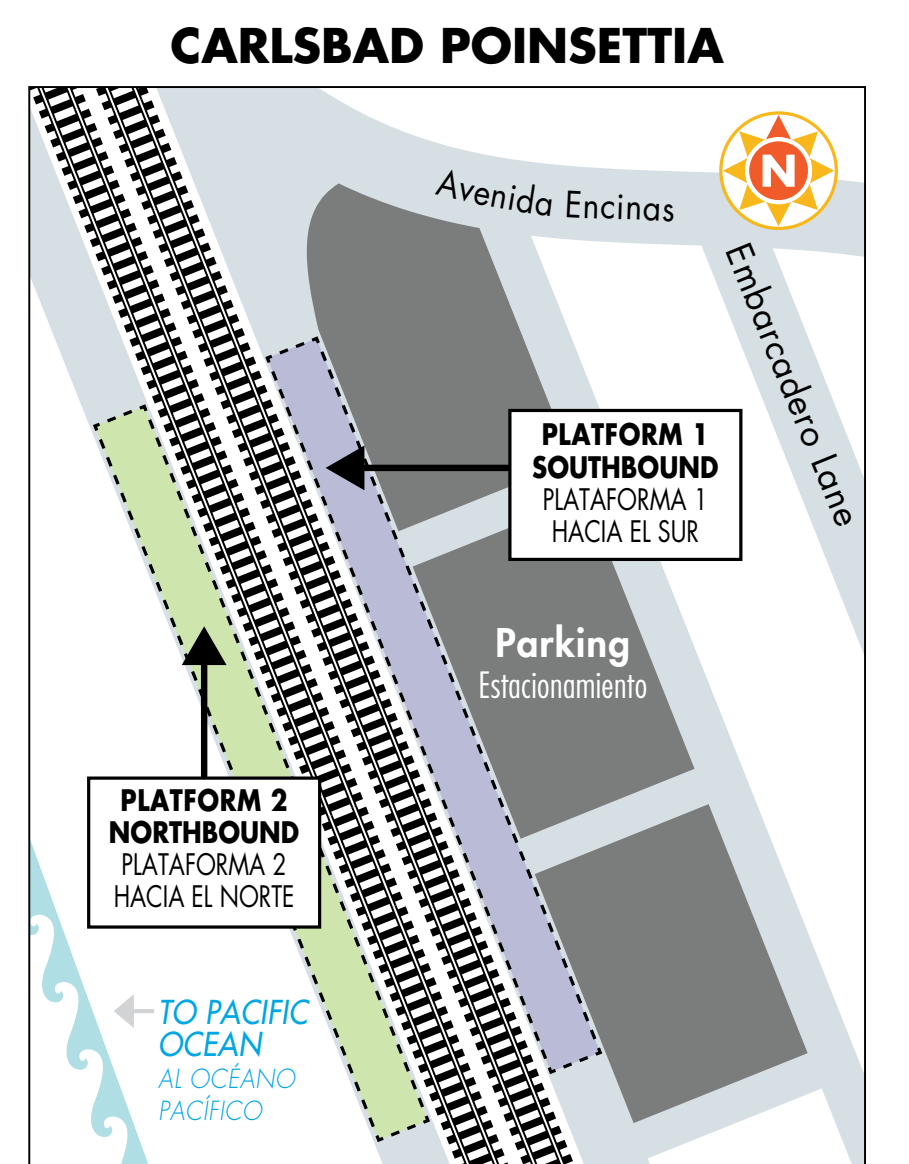

Todos las políticas y términos de viaje de Amtrak aplican y pueden ser diferentes a las políticas del NCTD, incluyendo: requisitos de identificación con fotografía, consumo de alimentos y bebidas (incluyendo alcohol), menores no acompañados, accesibilidad, restricciones de equipaje y mascotas. Para más información, por favor visite: Amtrak.com/train-travel-plan
BIKICLETAS: RESERVACIONES y boleto de Amtrak es REQUERIDO para llevar BIKICLETAS en TODOS los trenes de Amtrak. Amtrak.com/bring-your-bicycle-onboard
Tarifas, horarios, rutas, equipo, y servicios están sujetos a cambios sin previo aviso. Pueden aplicarse otras políticas y restricciones. Amtrak y Pacific Surfliner son marcas de servicio de la National Railroad Passenger Corporation.
Sitio Web: PacifiSurfliner.com • Teléfono: (800) 872-7245

Platform assignments are color-coded with scheduled departure times. Siga el código de colores para saber la plataforma asignada de acuerdo al horario de salida.