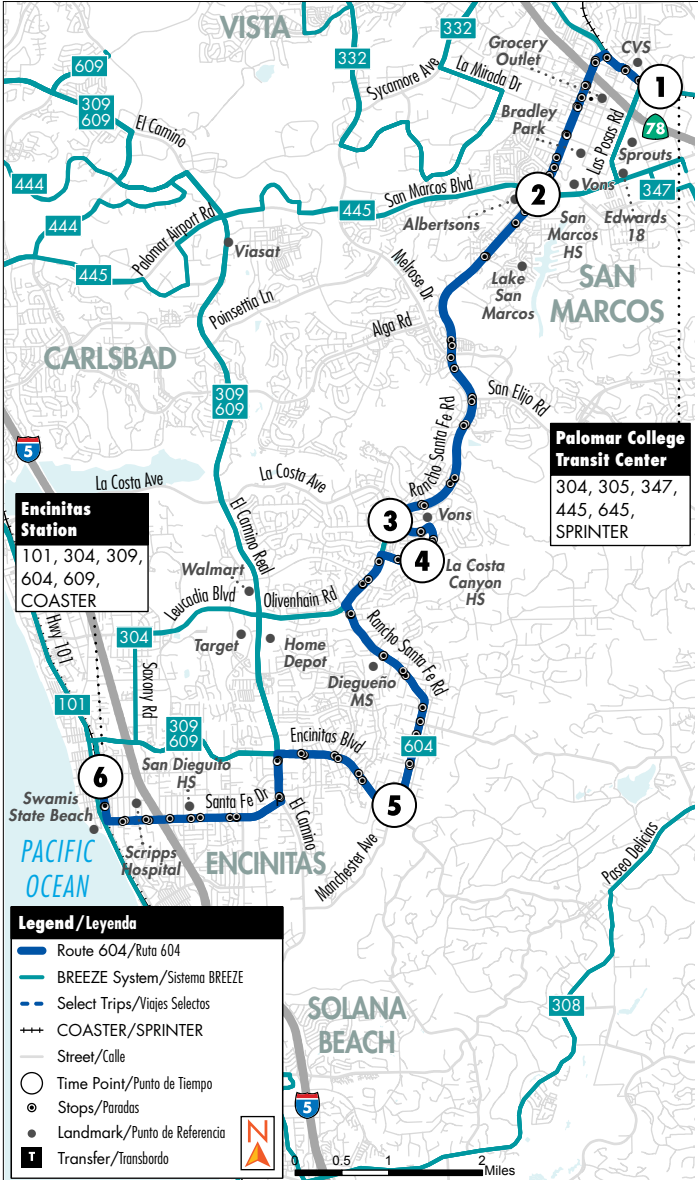

604

Encinitas to San Marcos via Rancho Santa Fe Rd.

Encinitas a San Marcos via Rancho Santa Fe Rd.

M-F

L-V

Destinations/Destinos

- Palomar College
- La Costa Canyon High School
- San Marcos High School

- Scripps Memorial Hospital
- Encinitas City Hall
- San Dieguito Academy

See pg. 6 for Holiday schedules/Ver pág. 266 para obtener los horarios de días festivos

Monday - Friday Westbound to Encinitas <i>Lunes a Viernes • Dirección hacia el oeste a Encinitas</i>					
Palomar College Transit Center	Rancho Santa Fe Rd. & San Marcos Bl.	Rancho Santa Fe Rd. & La Costa Ave.	La Costa Canyon High School	Rancho Santa Fe Rd. & Encinitas Bl.	Encinitas Station
1	2	3	4	5	6
6:53	7:08	7:21	7:24	7:41	8:05 _a
2:23	2:38	2:51	2:56	3:11	3:38_p
3:17	3:32	3:45	3:50	4:05	4:32
5:23	5:35	5:45	–	5:56	6:16

Monday - Friday Eastbound to San Marcos <i>Lunes a Viernes • Dirección hacia el este a San Marcos</i>					
Encinitas Station	Rancho Santa Fe Rd. & Encinitas Bl.	La Costa Canyon High School	Rancho Santa Fe Rd. & La Costa Ave.	Rancho Santa Fe Rd. & San Marcos Bl.	Palomar College Transit Center
6	5	4	3	2	1
6:34	6:48	6:59	7:02	7:20	7:34 _a
7:45	7:59	8:10	8:13	8:31	8:45
2:24	2:40	2:54	2:57	3:18	3:34_p

Trip only operates when La Costa Canyon High School is open for in-person learning and is subject to change based on bell times. NCTD will update trip planning applications and GoNCTD.com if this service changes.