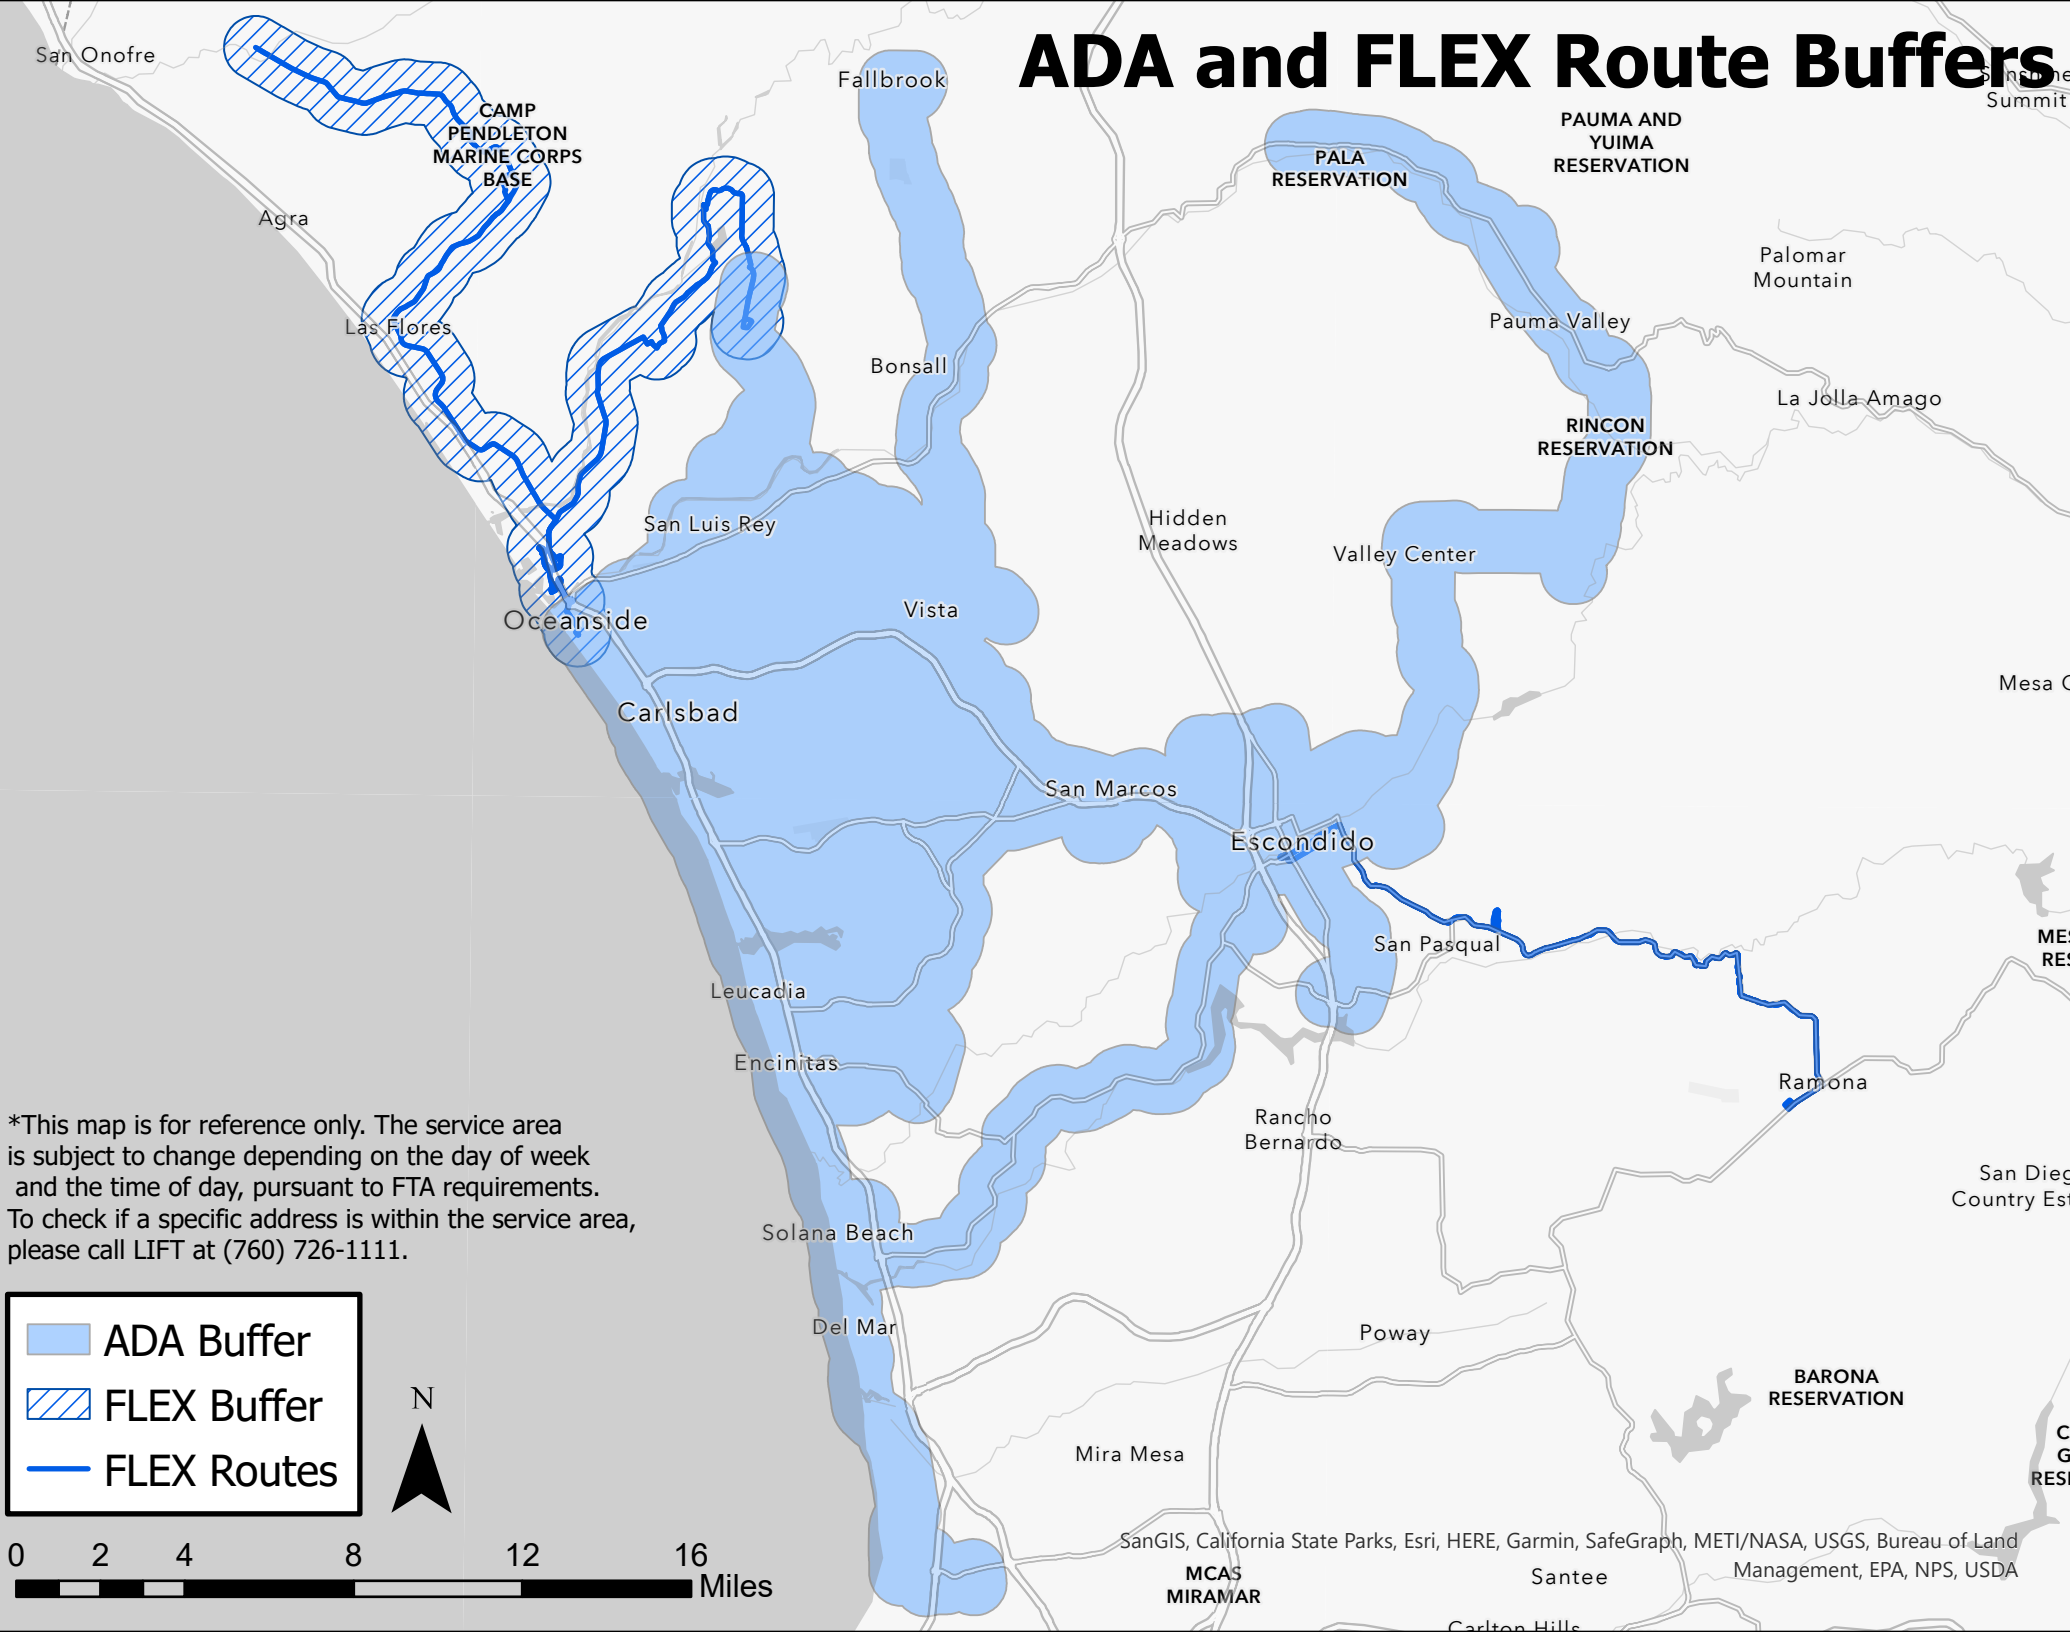

ADA and FLEX Route Buffers

*This map is for reference only. The service area is subject to change depending on the day of week and the time of day, pursuant to FTA requirements. To check if a specific address is within the service area, please call LIFT at (760) 726-1111.

- ADA Buffer
- FLEX Buffer
- FLEX Routes