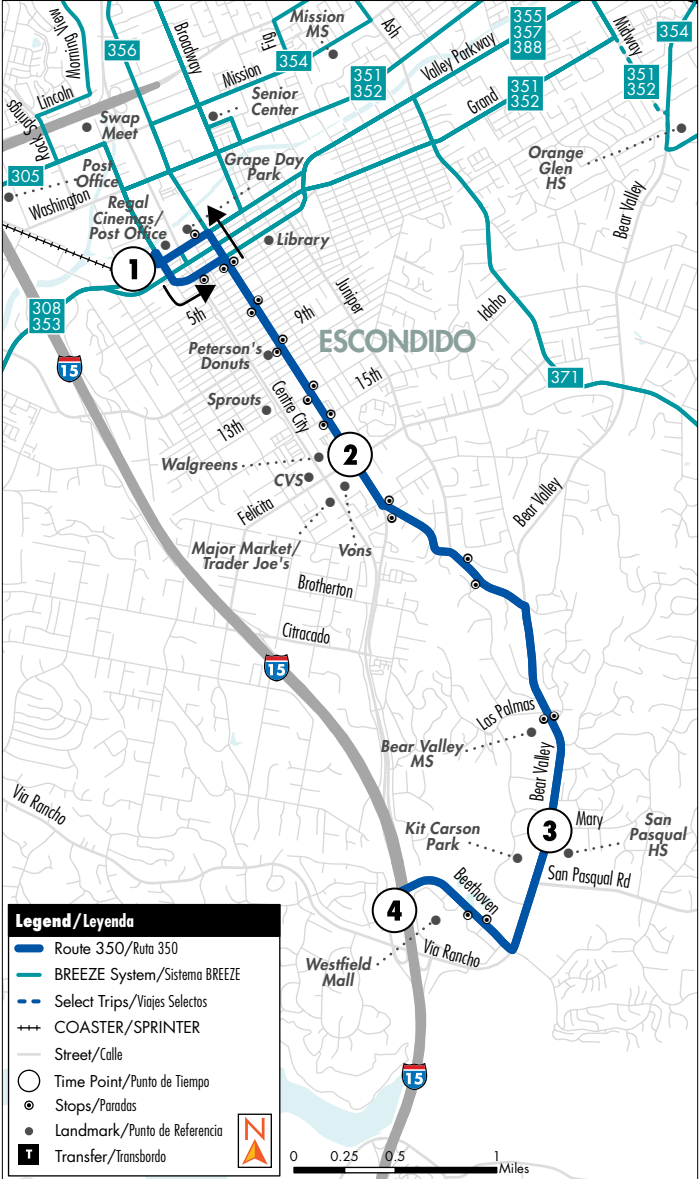

350

Escondido to Del Lago Transit Station via Westfield North County Mall

Escondido a la Estación de Tránsito Del Lago via Westfield North County Mall

M-F • SA • SU
L-V • SA • DO

Destinations/Destinos

- Kit Carson Park
- L.R. Green School
- Connect to MTS 235 or 280 for service to San Diego

- San Pasqual High School
- Bear Valley Middle School
- North County Mall