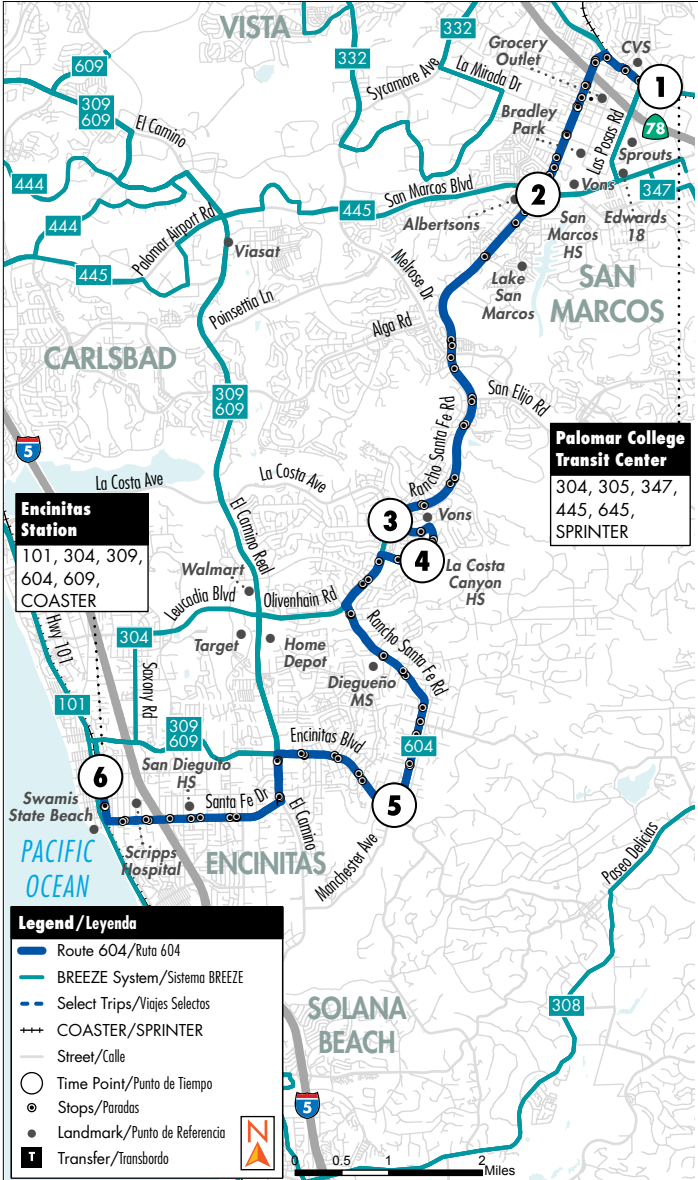

604

Encinitas to San Marcos via Rancho Santa Fe Rd.

Encinitas a San Marcos via Rancho Santa Fe Rd.

M-F

L-V

Destinations/Destinos

- Palomar College
- La Costa Canyon High School
- San Marcos High School

- Scripps Memorial Hospital
- Encinitas City Hall
- San Dieguito Academy

See pg. 6 for Holiday schedules/Ver pág. 270 para obtener los horarios de días festivos

Monday - Friday Westbound to Encinitas <i>Lunes a Viernes • Dirección hacia el oeste a Encinitas</i>					
Palomar College Transit Center	Rancho Santa Fe Rd. & San Marcos Bl.	Rancho Santa Fe Rd. & La Costa Ave.	La Costa Canyon High School	Rancho Santa Fe Rd. & Encinitas Bl.	Encinitas Station
1	2	3	4	5	6
6:53	7:08	7:21	7:24	7:41	8:05 _a
3:17	3:32	3:45	3:50	4:05	4:32_p
5:23	5:35	5:45	–	5:56	6:16

Monday - Friday Eastbound to San Marcos <i>Lunes a Viernes • Dirección hacia el este a San Marcos</i>					
Encinitas Station	Rancho Santa Fe Rd. & Encinitas Bl.	La Costa Canyon High School	Rancho Santa Fe Rd. & La Costa Ave.	Rancho Santa Fe Rd. & San Marcos Bl.	Palomar College Transit Center
6	5	4	3	2	1
7:45	7:59	8:10	8:13	8:31	8:45 _a
2:24	2:40	2:54	2:57	3:18	3:34_p

Trip only operates when La Costa Canyon High School is open for in-person learning and is subject to change based on bell times. NCTD will update trip planning applications and GoNCTD.com if this service changes.