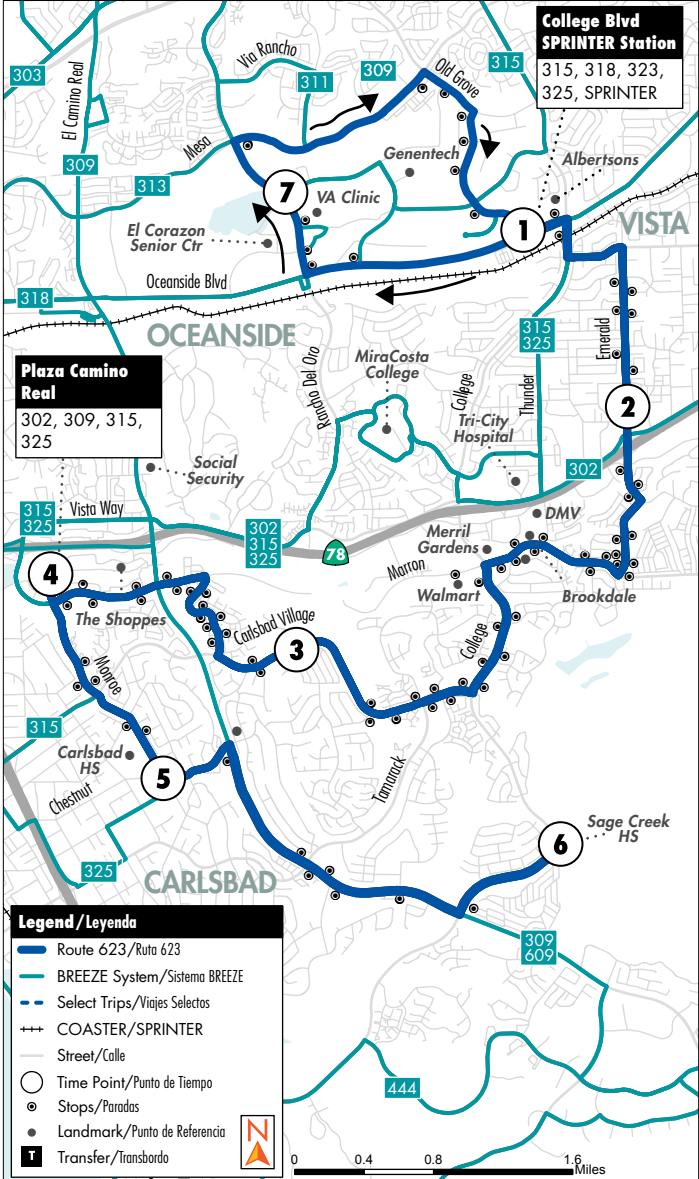

## College Blvd. SPRINTER Station to Sage Creek High School

College Blvd. SPRINTER Station a Sage Creek High School

**M-F**  
**L-V**

### Destinations/Destinos

- Plaza Camino Real
- Quarry Creek (Walmart)
- The Shoppes at Carlsbad
- Carlsbad High School
- Sage Creek High School
- DMV
- Salvation Army
- Vista Community Clinic
- Valley Middle School
- VA Clinic

See pg. 6 for Holiday schedules/Ver pág. 270 para obtener los horarios de días festivos

<b>Monday - Friday</b> <b>Southbound to Sage Creek High School</b> <i>Lunes a Viernes • Dirección hacia el sur a Sage Creek High School</i>					
#Oceanside Bl & Avenida Del Oro	Emerald Dr. & West Dr.	Carlsbad Village Dr. & Santa Clara Way	Plaza Camino Real Transit Center	Chestnut Ave. & Monroe St. (Carlsbad HS)	Cannon Rd. & College Blvd. (Sage Creek HS)
<b>1</b>	<b>2</b>	<b>3</b>	<b>4</b>	<b>5</b>	<b>6</b>
*7:15	*7:21	*7:36	*7:52	*8:04	*8:15a

<b>Monday - Friday</b> <b>Northbound to College Blvd. SPRINTER Station</b> <i>Lunes a Viernes • Dirección hacia el norte a College Blvd. Estación de SPRINTER</i>							
Cannon Rd. & College Blvd. (Sage Creek HS)	Chestnut Ave. & Monroe St. (Carlsbad HS)	Plaza Camino Real Transit Center	Carlsbad Village Dr. & Santa Clara Way	Emerald Dr. & West Dr.	#Oceanside Bl & Avenida Del Oro Westbound	Rancho Del Oro Dr. & Ocean Ranch Blvd.	Oceanside Bl & Avenida Del Oro Eastbound
<b>6</b>	<b>5</b>	<b>4</b>	<b>3</b>	<b>2</b>	<b>1</b>	<b>7</b>	<b>1</b>
*1:26	*1:35	*1:43	*1:50	*2:07	*2:15	*2:18	*2:30p
**2:45	**2:56	**3:04	**3:11	**3:28	**3:39	**3:42	**3:54
***3:45	***3:56	***4:04	***4:11	***4:28	***4:40	***4:43	***4:56