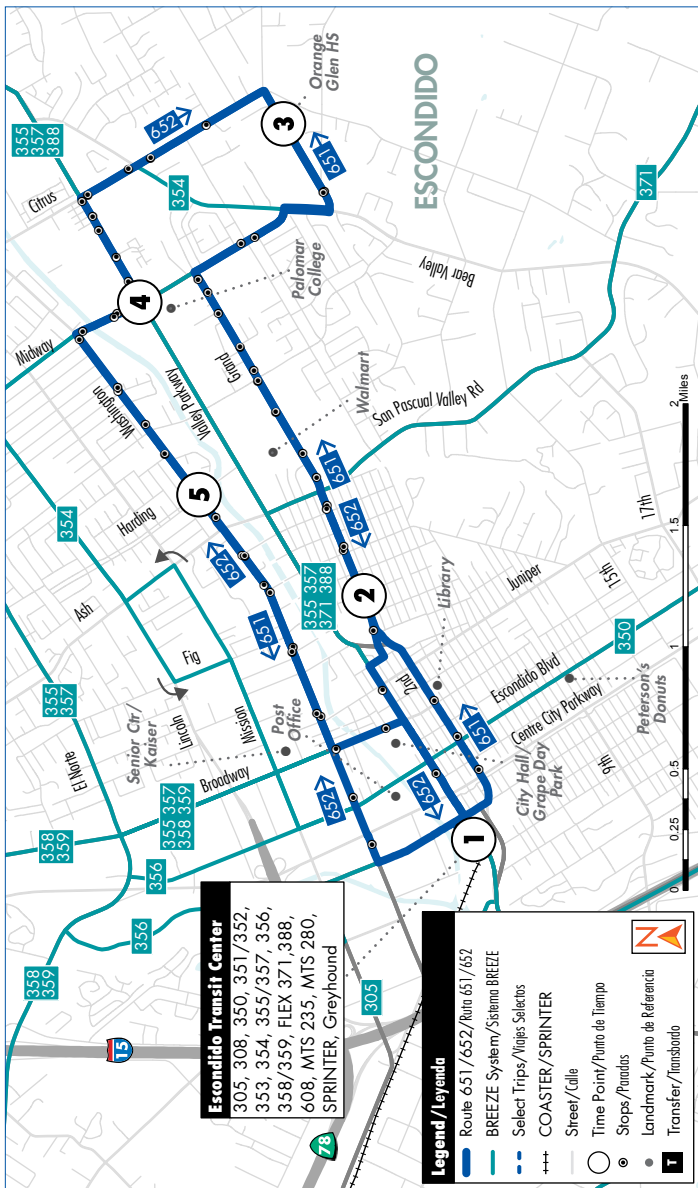

651/652

Escondido Transit Center to Orange Glen High School

Escondido Transit Center a Orange Glen High School

M-F
L-V

Destinations/Destinos

- Palomar College Escondido Branch
- Hidden Valley Middle School

- Orange Glen High School
- Escondido Civic Center
- North County Inland Career Center