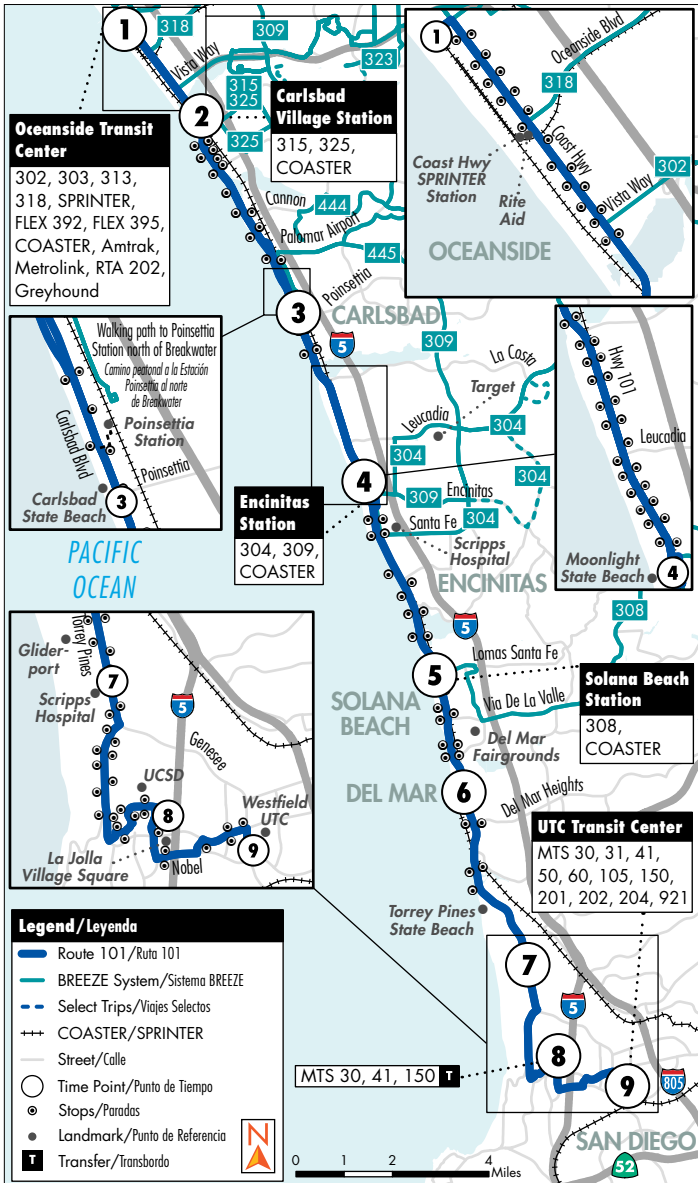

101

Oceanside to VA/UCSD/UTC via Highway 101

Oceanside a VA/UCSD/UTC a través de la autopista 101

M-F • SA • SU
L-V • SÁ • DO

Destinations/Destinos

- University of California, San Diego
- VA Medical Center
- Scripps Green Hospital

- Carlsbad State Beach
- Del Mar Fairgrounds & Racetrack
- Birch Aquarium
- Salk Institute