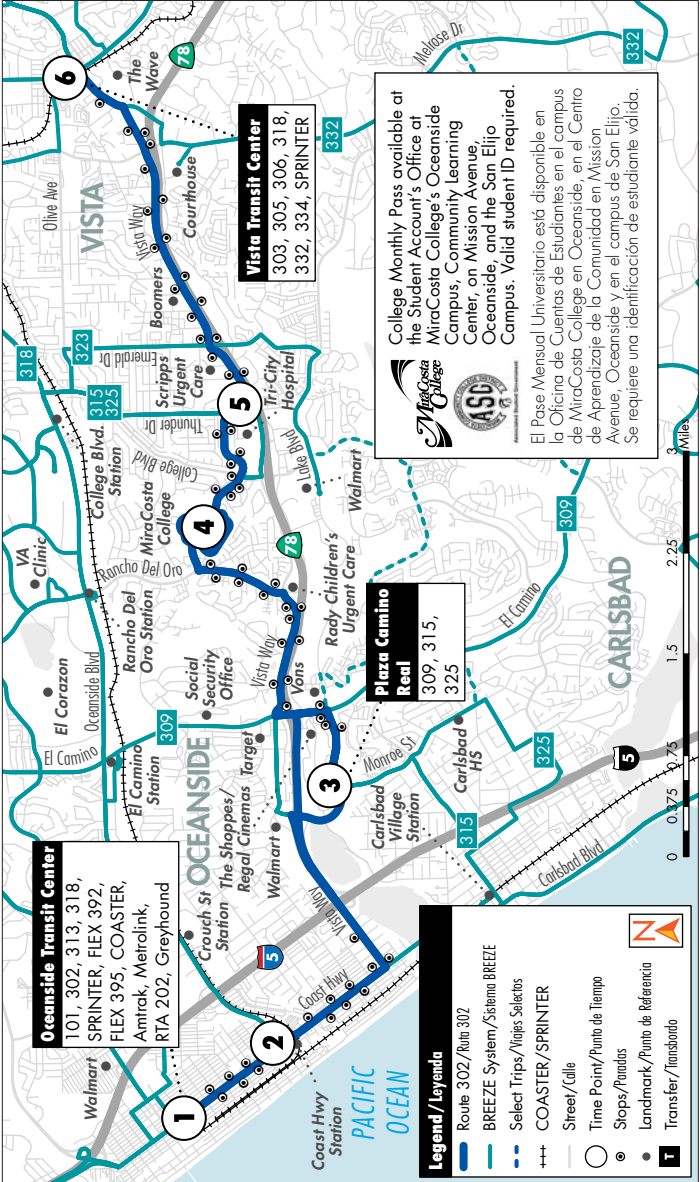

302

Oceanside to Vista via Vista Way

Oceanside a Vista via Vista Way

M-F • SA • SU • H
L-V • SÁ • DO • F

Destinations/Destinos

- MiraCosta College
- Plaza Camino Real
- The Shoppes at Carlsbad

- Tri-City Medical Center
- Rady Children's Hospital
- Coast Hwy. SPRINTER Station
- Vista Community Clinic

Bold denotes P.M. times/El texto en negrita indica horario en las tardes (P.M.)

Monday - Friday Westbound to Oceanside <i>Lunes a Viernes • Dirección hacia el oeste a Oceanside</i>					
Vista Transit Center	Thunder Dr. & Vista Way	MiraCosta College	Plaza Camino Real Transit Center	Oceanside Bl. & Coast Hwy.	Oceanside Transit Center
6	5	4	3	2	1
5:24	5:36	5:44	6:00	6:10	6:19
5:37	5:49	5:57	6:13	6:23	6:32
6:07	6:19	6:27	6:40	6:49	6:57
6:37	6:49	6:57	7:10	7:19	7:27
7:07	7:19	7:27	7:40	7:49	7:57
7:37	7:49	7:57	8:10	8:19	8:27
8:07	8:19	8:27	8:40	8:49	8:57
8:37	8:48	8:56	9:09	9:17	9:24
9:07	9:18	9:26	9:39	9:47	9:54
9:37	9:47	9:54	10:06	10:13	10:19
10:07	10:17	10:24	10:36	10:43	10:49
10:37	10:46	10:52	11:02	11:09	11:15
11:20	11:29	11:35	11:45	11:52	11:58