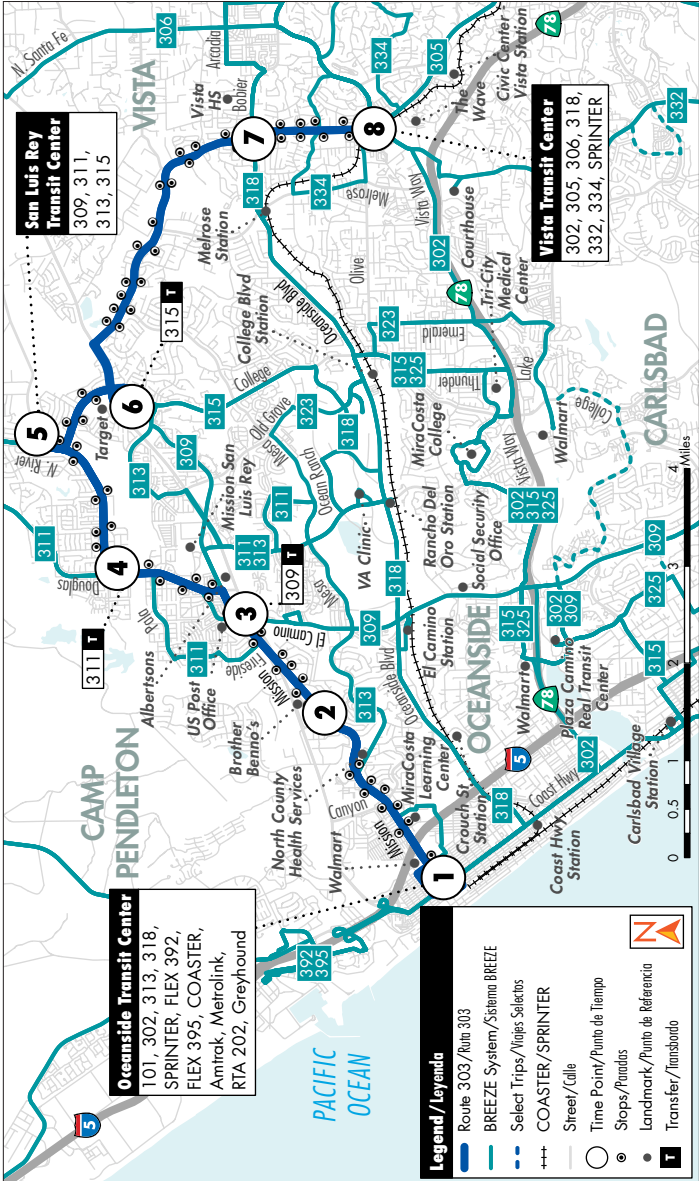

303

Oceanside to Vista via Town Center North

Oceanside a Vista via Town Center North

M-F • SA • SU • H
L-V • SÁ • DO • F

Destinations/Destinos

- North County Health Services
- MiraCosta College Learning Center
- Town Center North Shopping Center
- Vista High School

- Antique Gas & Steam Engine Museum
- Jefferson Middle School
- Oceanside High School
- Vista Community Clinic