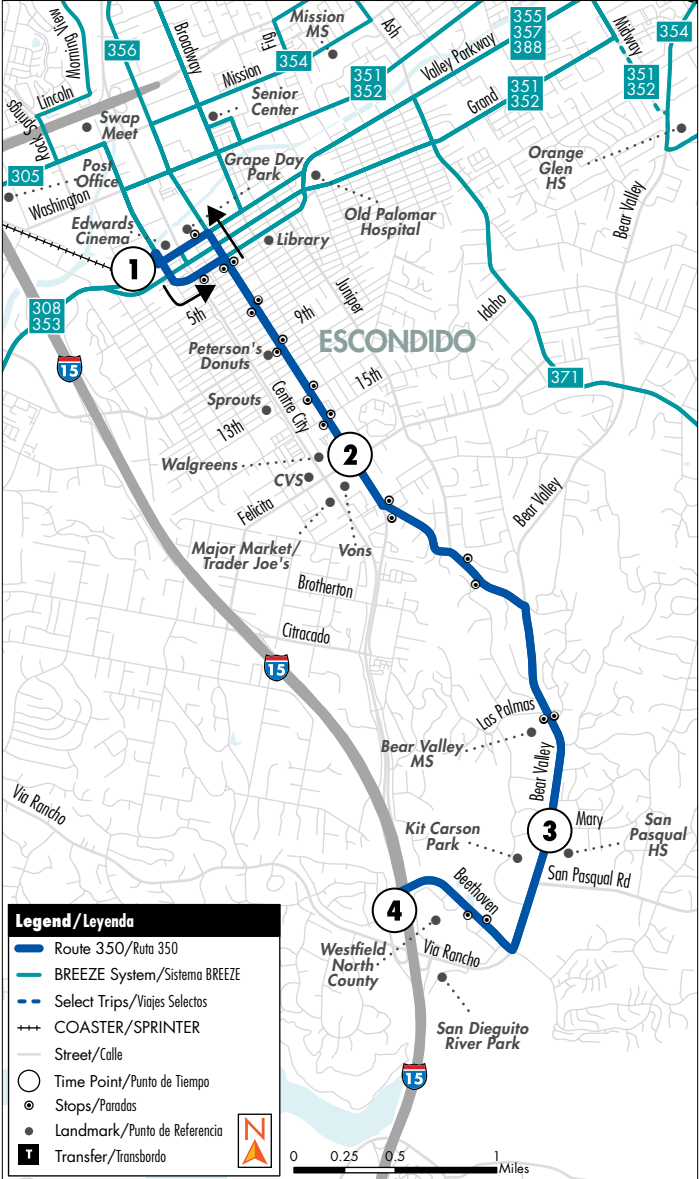

350

Escondido to Del Lago Transit Station via Westfield North County Mall

Escondido a la Estación de Tránsito Del Lago via Westfield North County Mall

M-F • SA • SU
L-V • SÁ • DO

Destinations/Destinos

- Kit Carson Park
- L.R. Green School
- Connect to MTS 235 or 280 for service to San Diego

- San Pasqual High School
- Bear Valley Middle School
- North County Mall