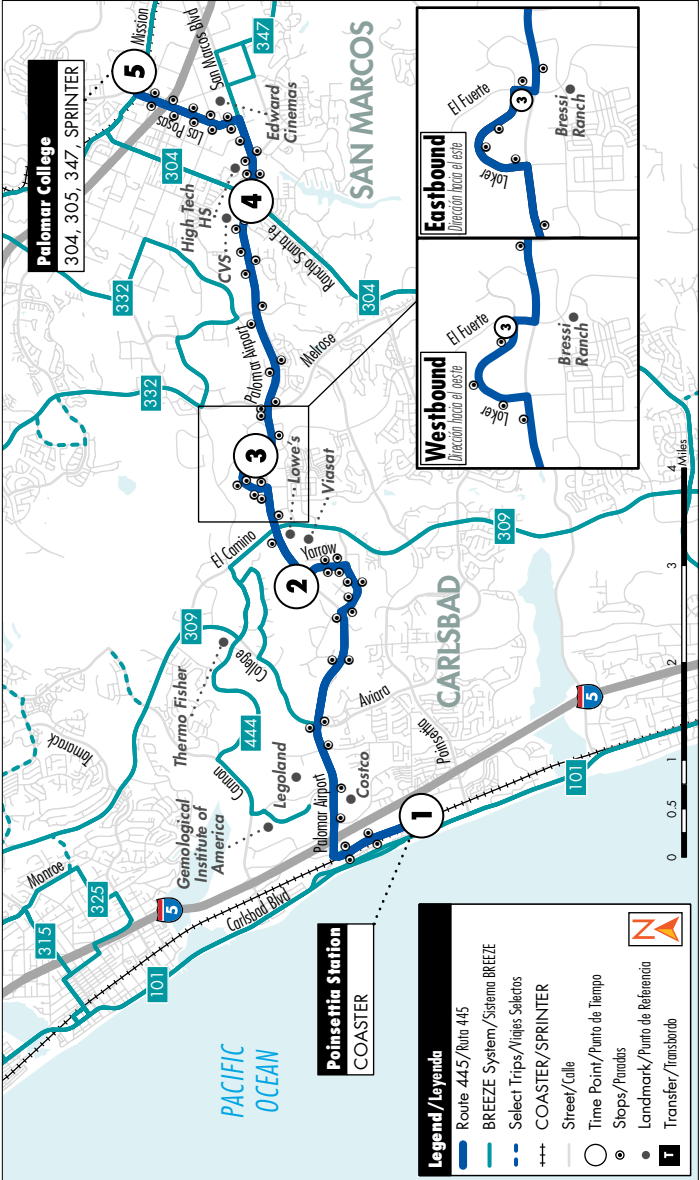

## Carlsbad Poinsettia COASTER Connection to Palomar College

Conexión 445 Carlsbad Poinsettia COASTER a Palomar College

M-F  
L-V

### Destinations/Destinos

- McClellan Palomar Airport
- Palomar College
- San Marcos High School

- High Tech High School – North County
- Carlsbad Poinsettia COASTER Station
- Viasat

See pg. 6 for Holiday schedules/Ver pág. 246 para obtener los horarios de días festivos

<b>Monday - Friday</b> <b>Eastbound to Palomar College</b> <i>Lunes a Viernes • Dirección hacia el este a Palomar College</i>						
<b>ARRIVING</b> <b>SB COASTER</b> From Oceanside <i>Llegada SB COASTER</i> <i>desde Oceanside</i>	<b>ARRIVING</b> <b>NB COASTER</b> From San Diego <i>Llegada NB COASTER</i> <i>desde San Diego</i>	Carlsbad Poinsettia Station	Palomar Airport Rd. & Yarrow Dr.	Loker Ave. & El Fuerte St.	San Marcos Blvd. & Rancho Santa Fe Rd.	Palomar College Transit Center
<b>COASTER</b>	<b>COASTER</b>	<b>1</b>	<b>2</b>	<b>3</b>	<b>4</b>	<b>5</b>
7:29	7:31	7:36	7:51	7:59	8:08	8:22a
7:49	8:31	8:36	8:51	8:57	9:06	9:19
–	9:11	9:16	9:31	9:37	9:46	9:59
–	9:31	9:36	9:51	9:57	10:06	10:19
–	–	–	–	–	<b>3:30</b>	<b>3:42p</b>
<b>4:29</b>	<b>4:31</b>	<b>4:36</b>	<b>4:49</b>	<b>4:56</b>	<b>5:06</b>	<b>5:19</b>
<b>5:29</b>	<b>5:11</b>	<b>5:36</b>	<b>5:49</b>	<b>5:56</b>	<b>6:06</b>	<b>6:19</b>
<b>6:29</b>	<b>6:31</b>	<b>6:36</b>	<b>6:49</b>	<b>6:56</b>	<b>7:06</b>	<b>7:19</b>

\* Operates Monday, Wednesday, Thursday, and Friday.  
Opera Lunes, Miércoles, Jueves y Viernes.

\*\* Operates Tuesdays only.  
Opera solamente los Martes.

Route 445 does not operate on Saturdays, Sundays, or holidays.  
La Ruta 445 no opera los sábados, domingos o en días festivos.