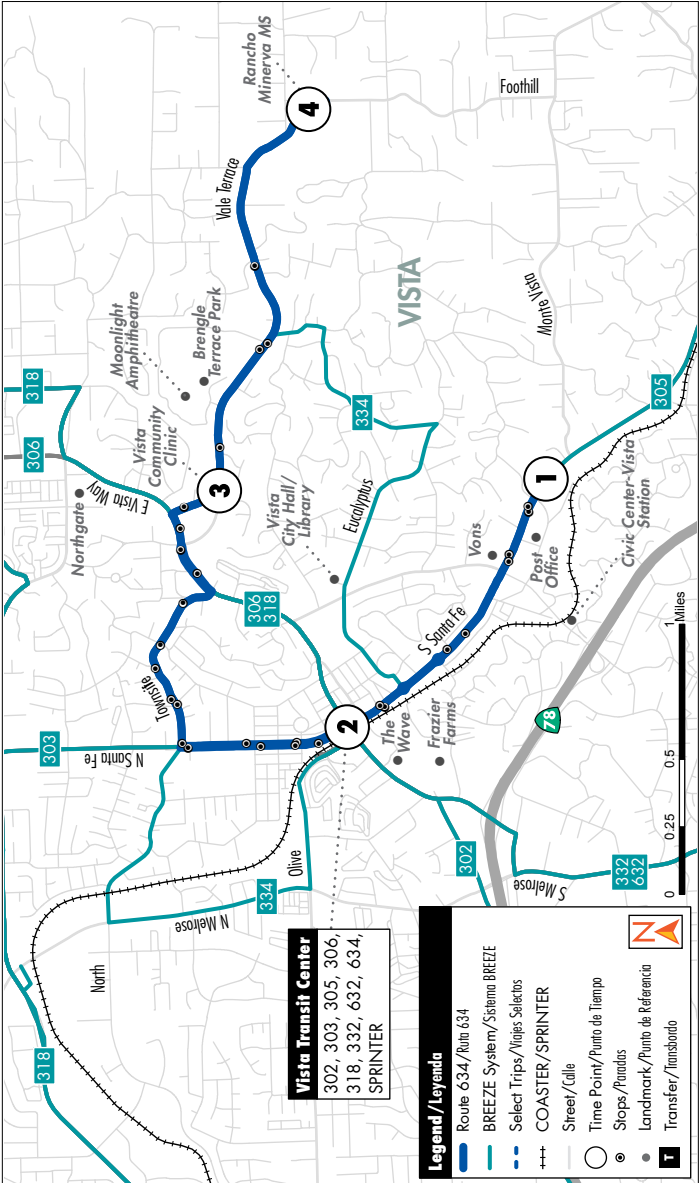

**M-F**  
L-V

**Destinations/Destinos**

- Vista Community Clinic
- Brengle Terrace Park

• Cinépolis

- Rancho Minerva Middle School

See pg. 6 for Holiday schedules/Ver pág. 270 para obtener los horarios de días festivos

<b>Monday - Friday</b> <b>S. Sante Fe to Rancho Minerva Middle School</b> <i>Lunes a Viernes • S. Sante Fe a Rancho Minerva Middle School</i>			
S. Santa Fe & Monte Vista Dr.	N Santa Fe & Vista Village Dr.	Williamston St. & Vista Way	Rancho Minerva Middle School
<b>1</b>	<b>2</b>	<b>3</b>	<b>4</b>
*8:23	*8:33	*8:43	*8:50a
**9:23	**9:33	**9:43	**9:50

<b>Monday - Friday</b> <b>Rancho Minerva Middle School to S. Sante Fe</b> <i>Lunes a Viernes • Rancho Minerva Middle School a S. Sante Fe</i>			
Rancho Minerva Middle School	Williamston St. & Vista Way	N Santa Fe & Vista Village Dr.	S. Santa Fe & Monte Vista Dr.
<b>4</b>	<b>3</b>	<b>2</b>	<b>1</b>
3:45	3:53	4:02	4:15p

- \* **Operates Tuesday-Friday only.**  
Opera Martes, Miércoles, Jueves y Viernes.
- \*\* **Operates Monday only.**  
Opera solamente los Lunes.

**BREEZE "school tripper" bus service only runs while Rancho Minerva Middle School is in session for in-person learning and are subject to change based on bell times. NCTD will update trip planning applications and GoNCTD.com if this service changes.**